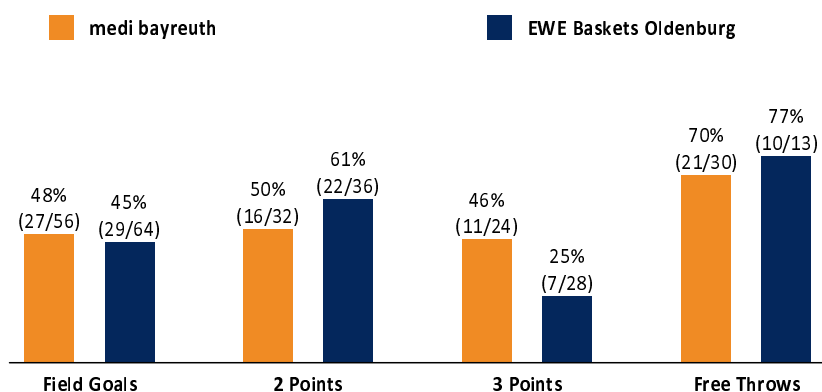

medi bayreuth

86 : 75 EWE Baskets Oldenburg

Referee: MADINGER Christof
Umpires: BITTNER Steve/ HODZIC Nermin
Commissioner: LAUPRECHT Claus-Arwed

Attendance: 3.260
Bayreuth, Oberfrankenhalle (3.300 Plätze), SO 26 JAN 2020, 15:00, Game-ID: 24118

Scoreboard table showing quarter scores for BAY and OLD.

BAY - medi bayreuth (Coach: KORNER Raoul)

Main player statistics table for medi bayreuth including columns for No., Name, Min, PTS, 2 Points, 3 Points, Field Goals, Free Throws, and various rebound/steal metrics.

OLD - EWE Baskets Oldenburg (Coach: DRIJENCIC Mladen)

Main player statistics table for EWE Baskets Oldenburg including columns for No., Name, Min, PTS, 2 Points, 3 Points, Field Goals, Free Throws, and various rebound/steal metrics.

Summary comparison table between BAY and OLD for various statistics like Rebounds, Assists, Fouls, Turnovers, Steals, Points in the Paint, etc.

EASYCREDIT-BBL.DE

Alle offiziellen Statistiken der easyCredit BBL, Daten, Rekorde uvm. gibt es auf easyCredit-BBL.de! News, Stats, Tabelle und Spielplan für unterwegs: Kostenlos für iOS und Android in der offiziellen Liga-App!

MAGENTA SPORT

Keinen Korb mehr verpassen - Alle Spiele der easyCredit BBL und des MagentaSport BBL Pokals LIVE und in HD! Das größte Basketball-Angebot Deutschlands zuhause und mobil! www.MagentaSport.de

LEGEND: Min Minutes Played, DR Defensive Rebounds, AS Assists, BS Blocked Shots, PF Fouls, +/- Plus-Minus-Rating, DNP Did Not Play, OR Offensive Rebounds, ST Steals, SB Shots Blocked, * Starters, PTS Points, TR Total Rebounds, TO Turnovers, EFF Efficiency = ((PTS + TR + AS + ST + BS) - ((FGA - FGM) + (FTA - FTM) + TO))