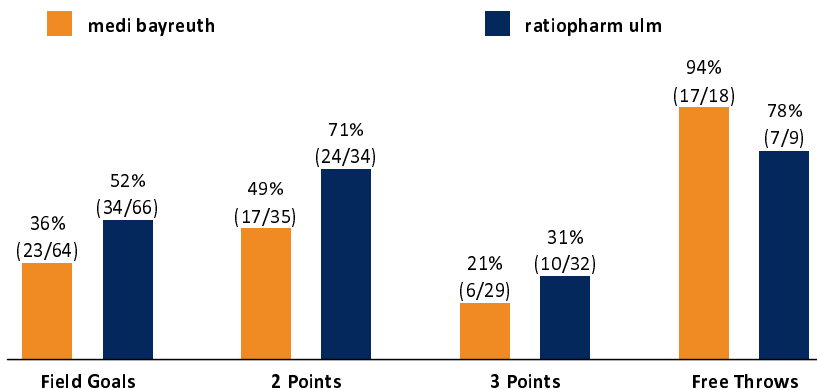

medi bayreuth

69 : 85

ratiopharm ulm

Referee: BARTH Benjamin
Umpires: KOVACEVIC Nebosja / HODZIC Nermin
Commissioner: DIETERICH Sascha

Attendance: 3.307
Bayreuth, Oberfrankenhalle (3.400 Plätze), SA 29 FEB 2020, 18:00, Game-ID: 24147

Scoreboard table showing quarter scores for BAY and ULM.

BAY - medi bayreuth (Coach: KORNER Raoul)

Main player statistics table for medi bayreuth including columns for No., Name, Min, PTS, 2 Points, 3 Points, Field Goals, Free Throws, and various rebound and efficiency metrics.

ULM - ratiopharm ulm (Coach: LAKOVIC Jaka)

Main player statistics table for ratiopharm ulm including columns for No., Name, Min, PTS, 2 Points, 3 Points, Field Goals, Free Throws, and various rebound and efficiency metrics.

Summary statistics table comparing BAY and ULM across various metrics like Rebounds, Assists, Fouls, and Turnovers.

EASycREDIT-BBL.DE

Alle offiziellen Statistiken der easyCredit BBL, Daten, Rekorde uvm. gibt es auf easyCredit-BBL.de! News, Stats, Tabelle und Spielplan für unterwegs: Kostenfrei für iOS und Android in der offiziellen Liga-App!

MAGENTA SPORT

Keinen Korb mehr verpassen - Alle Spiele der easyCredit BBL und des MagentaSport BBL Pokals LIVE und in HD! Das größte Basketball-Angebot Deutschlands zuhause und mobil! www.MagentaSport.de

LEGEND
Min Minutes Played
DR Defensive Rebounds
AS Assists
BS Blocked Shots
PF Fouls
+/- Plus-Minus-Rating
DNP Did Not Play
OR Offensive Rebounds
ST Steals
SB Shots Blocked
FD Fouls Drawn
* Starters
PTS Points
TR Total Rebounds
TO Turnovers
EFF Efficiency = ((PTS + TR + AS + ST + BS) - ((FGA - FGM) + (FTA - FTM) + TO))