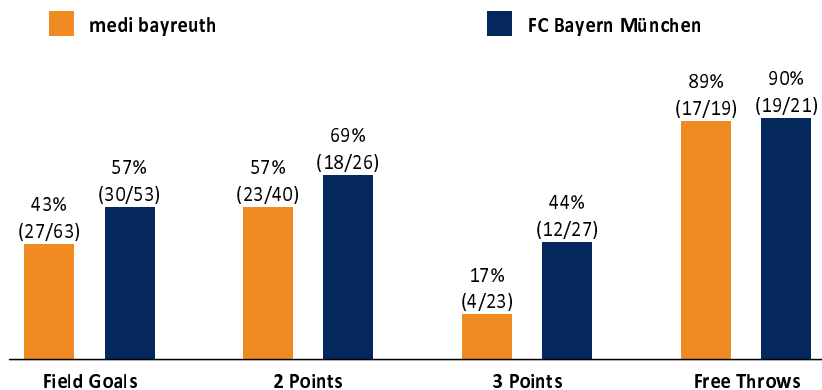

medi bayreuth

75 : 91

FC Bayern München

Referee: RODRIGUEZ Toni
Umpires: PANTHER Anne / SIROWI Dennis
Commissioner: BENDER Ute

Attendance: 3.400
Bayreuth, Oberfrankenhalle (3.400 Plätze), SO 8 MRZ 2020, 15:00, Game-ID: 24157

Scoreboard table showing Q1, Q2, Q3, Q4 scores for BAY and FCB.

BAY - medi bayreuth (Coach: KORNER Raoul)

Main player statistics table for medi bayreuth including columns for No., Name, Min, PTS, 2 Points, 3 Points, Field Goals, Free Throws, and various rebound and efficiency metrics.

FCB - FC Bayern München (Coach: KOSTIC Oliver)

Main player statistics table for FC Bayern München including columns for No., Name, Min, PTS, 2 Points, 3 Points, Field Goals, Free Throws, and various rebound and efficiency metrics.

Summary table comparing BAY and FCB on various metrics such as Rebounds, Assists, Fouls, Turnovers, Steals, Points in the Paint, etc.

EASYCREDIT-BBL.DE

Alle offiziellen Statistiken der easyCredit BBL, Daten, Rekorde uvm. gibt es auf easyCredit-BBL.de! News, Stats, Tabelle und Spielplan für unterwegs: Kostenlos für iOS und Android in der offiziellen Liga-App!

MAGENTA SPORT

Keinen Korb mehr verpassen - Alle Spiele der easyCredit BBL und des MagentaSport BBL Pokals LIVE und in HD! Das größte Basketball-Angebot Deutschlands zuhause und mobil! www.MagentaSport.de

LEGEND: Min Minutes Played, DR Defensive Rebounds, AS Assists, BS Blocked Shots, PF Fouls, +/- Plus-Minus-Rating, DNP Did Not Play, OR Offensive Rebounds, ST Steals, SB Shots Blocked, FD Fouls Drawn, * Starters, PTS Points, TR Total Rebounds, TO Turnovers, EFF Efficiency = ((PTS + TR + AS + ST + BS) - ((FGA - FGM) + (FTA - FTM) + TO))