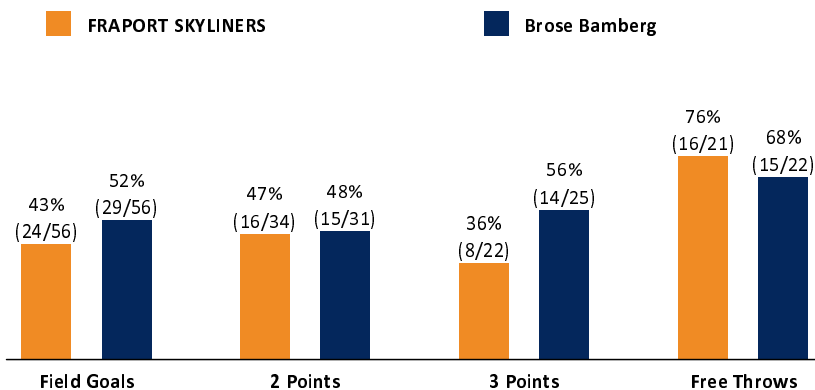

BAM - Brose Bamberg (Coach: MOORS Roel)

No.	Name	Min	PTS	2 Points	3 Points	Field Goals	Free Throws	OR	DR	TR	AS	ST	TO	BS	SB	PF	FD	EFF	+/-
*1	LEE Paris	25:57	8	0/1 (0%)	2/4 (50%)	2/5 (40%)	2/2 (100%)		2	2	3	2	2			1	1	10	10
*2	WEIDEMANN Nelson	21:16	14	1/2 (50%)	3/4 (75%)	4/6 (67%)	3/4 (75%)		1	1	1		2		1	1	1	11	5
7	TAYLOR Kameron	22:41	13	3/7 (43%)	2/3 (67%)	5/10 (50%)	1/2 (50%)	1		1	4	2	2			3	1	12	7
9	STUCKEY Maurice	DNP																	
11	McLEAN Tre	19:06	16	2/3 (67%)	3/4 (75%)	5/7 (71%)	3/6 (50%)	1	4	5		1				4	4	17	7
*16	OLINDE Louis	28:26	8	1/3 (33%)	2/4 (50%)	3/7 (43%)			6	6	1		2	1		3	1	10	23
17	SERIC Mateo	2:23	0		0/1 (0%)	0/1 (0%)		1	3	4			1			1		2	-2
20	HARRIS Elias	19:37	2	0/2 (0%)		0/2 (0%)	2/2 (100%)	1	2	3	2	1	1			2	1	5	10
32	OBASOHAN Retin	14:22	5	1/1 (100%)	0/1 (0%)	1/2 (50%)	3/4 (75%)				4	1	1			4	4	7	6
*43	SENGFELDER Christian	26:49	10	2/5 (40%)	2/3 (67%)	4/8 (50%)			1	1	1		1		1	2	2	7	2
44	TAYLOR Bryce	2:57	0	0/1 (0%)	0/1 (0%)	0/2 (0%)												-2	-1
*50	MAREI Assem	16:26	11	5/6 (83%)		5/6 (83%)	1/2 (50%)	1	5	6	3		1		1	2	4	17	8
Team / Coach								2		2								2	
Totals		200:00	87	15/31 (48%)	14/25 (56%)	29/56 (52%)	15/22 (68%)	7	24	31	19	7	13	1	3	23	19	98	15

FRA	BAM
6 / 24 / 30	7 / 24 / 31
14	Rebounds OR/DR/TR
19	Assists
23	Fouls
15	Fouls Drawn
10	Turnovers
20	Steals
6	Points in the Paint
13	Second Chance Points
2 (2:0)	Fast Break Points
6-0 (37:47)	Biggest Lead
	Biggest Scoring Run
	Lead Changes: 1
	Times Tied: 1

EASYS-CREDIT-BBL.DE

Alle offiziellen Statistiken der easyCredit BBL, Daten, Rekorde uvm. gibt es auf easycrredit-bbl.de! News, Stats, Tabelle und Spielplan für unterwegs: Kostenfrei für iOS und Android in der offiziellen Liga-App!

MAGENTA SPORT

Keinen Korb mehr verpassen - Alle Spiele der easyCredit BBL und des MagentaSport BBL Pokals LIVE und in HD! Das größte Basketball-Angebot Deutschlands zuhause und mobil! www.MagentaSport.de

LEGEND

Min Minutes Played   DR Defensive Rebounds   AS Assists   BS Blocked Shots   PF Fouls   +/- Plus-Minus-Rating
DNP Did Not Play   OR Offensive Rebounds   ST Steals   SB Shots Blocked   FD Fouls Drawn   * Starters
PTS Points   TR Total Rebounds   TO Turnovers   EFF Efficiency = ((PTS + TR + AS + ST + BS) - ((FGA - FGM) + (FTA - FTM) + TO))