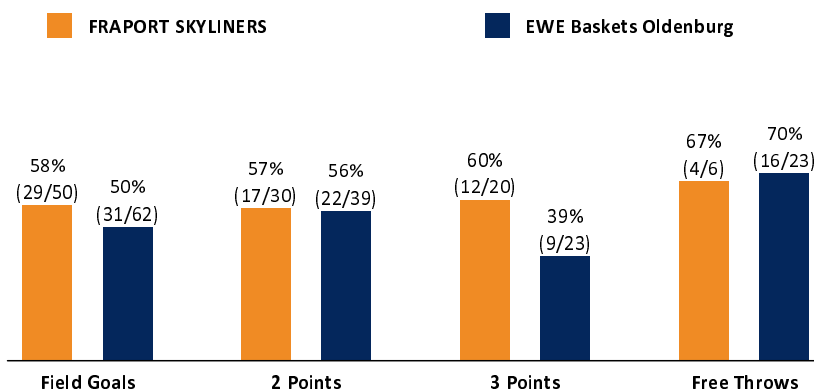

OLD - EWE Baskets Oldenburg (Coach: DRIJENCIC Mladen)

No.	Name	Min	PTS	2 Points	3 Points	Field Goals	Free Throws	OR	DR	TR	AS	ST	TO	BS	SB	PF	FD	EFF	+/-
2	MOORE Armani	32:01	26	10/12 (83%)	1/2 (50%)	11/14 (79%)	3/6 (50%)	6	1	7	3	1	1	1		2	6	31	28
*3	HOBBS Braydon	27:41	15	2/2 (100%)	3/7 (43%)	5/9 (56%)	2/2 (100%)	1	3	4	6	3				1	3	24	19
5	SEARS Justin	15:57	5	1/2 (50%)		1/2 (50%)	3/4 (75%)	2	2	4	1	1	1			3	2	8	-10
*9	TADDA Karsten	22:18	2	1/3 (33%)	0/2 (0%)	1/5 (20%)	0/2 (0%)	1	1	2	1	1	1	1		2	3	0	18
11	McCLAIN Kevin	4:48	0										1			1		-1	-9
15	KEßEN Marcel	DNP																	
21	AMAIZE Robin	17:57	2	1/4 (25%)	0/1 (0%)	1/5 (20%)			2	2		1				2		1	14
*23	PAULDING Rickey	18:47	5	1/4 (25%)	0/2 (0%)	1/6 (17%)	3/4 (75%)	1	1	2	1		2			1	2	0	-15
*24	MAHALBASIC Rasid	24:03	18	4/6 (67%)	2/3 (67%)	6/9 (67%)	4/4 (100%)	3	1	4	9	2	3			2	27	23	
*33	SCHWETHELM Philipp	7:59	0	0/1 (0%)	0/2 (0%)	0/3 (0%)			1	1					1		-2	-15	
55	LARSON Tyler	28:29	14	2/5 (40%)	3/4 (75%)	5/9 (56%)	1/1 (100%)		1	1	3		1		2	2	4	13	12
Team / Coach								3	4	7								7	
Totals		200:00	87	22/39 (56%)	9/23 (39%)	31/62 (50%)	16/23 (70%)	17	17	34	24	9	10	2	3	14	22	108	13

FRA	OLD
3 / 18 / 21	17 / 17 / 34
21	24
22	14
14	22
19	10
7	9
24	38
8	22
7	9
16 (23:7)	13 (74:87)
9-0 (23:7)	13-0 (64:72)
Lead Changes: 1	
Times Tied: 2	

EASYCREDIT-BBL.DE

Alle offiziellen Statistiken der easyCredit BBL, Daten, Rekorde uvm. gibt es auf easyCredit-BBL.de! News, Stats, Tabelle und Spielplan für unterwegs: Kostenfrei für iOS und Android in der offiziellen Liga-App!

MAGENTA SPORT

Keinen Korb mehr verpassen - Alle Spiele der easyCredit BBL und des MagentaSport BBL Pokals LIVE und in HD! Das größte Basketball-Angebot Deutschlands zuhause und mobil! www.MagentaSport.de

LEGEND
Min Minutes Played   DR Defensive Rebounds   AS Assists   BS Blocked Shots   PF Fouls   +/- Plus-Minus-Rating
DNP Did Not Play   OR Offensive Rebounds   ST Steals   SB Shots Blocked   FD Fouls Drawn   * Starters
PTS Points   TR Total Rebounds   TO Turnovers   EFF Efficiency = ((PTS + TR + AS + ST + BS) - ((FGA - FGM) + (FTA - FTM) + TO))