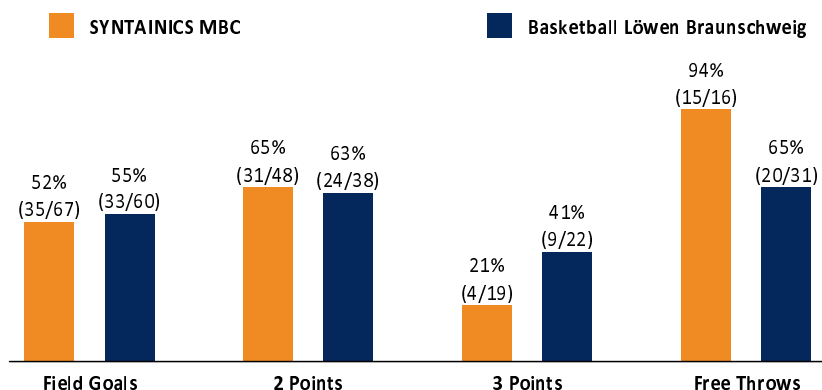

Referee: KRAUSE Oliver
 Umpires: KRÜPER Moritz / GUTTING Michael
 Commissioner: MOCZULSKI Darius

Attendance: 2.100
 MBC, Stadthalle Weißenfels (3.000 Plätze), SA 7 MRZ 2020, 20:30, Game-ID: 24154

	Q1	Q2	Q3	Q4
MBC	24 24	25 49	19 68	21 89
BRA	27 27	24 51	27 78	17 95

BRA - Basketball Löwen Braunschweig (Coach: STROBL Pete)

No.	Name	Min	PTS	2 Points	3 Points	Field Goals	Free Throws	OR	DR	TR	AS	ST	TO	BS	SB	PF	FD	EFF	+/-	
*0	WANK Lukas	19:35	7	1/3 (33%)	1/5 (20%)	2/8 (25%)	2/2 (100%)		1	1	1	1	1			1	2	3	9	
2	LYLES Jairus	10:16	4		1/1 (100%)	1/1 (100%)	1/2 (50%)		1	1			1				2	3	-13	
*3	ZEEB Garai	11:52	2	1/3 (33%)	0/1 (0%)	1/4 (25%)					2					1		1	3	
8	STAIGER Lucca	20:07	3		1/2 (50%)	1/2 (50%)			2	2	2		1			3		5	1	
10	KLEPEISZ Thomas	25:52	12	2/3 (67%)	2/3 (67%)	4/6 (67%)	2/2 (100%)		2	2	5		3			1	1	14	5	
	GÖTTSCHE Jannik	DNP																		
21	MARELIJA Aleksandar	4:06	0				0/4 (0%)									1	2	-4	-9	
*23	RELEFORD Trevor	33:31	22	5/9 (56%)	3/4 (75%)	8/13 (62%)	3/4 (75%)	1	3	4	6	1	1			3	2	26	16	
31	LAWSON III Joseph	13:15	4	1/2 (50%)	0/1 (0%)	1/3 (33%)	2/2 (100%)		3	3			1			3	2	4	3	
33	HÜBNER Moritz	DNP																		
*35	JALLOW Karim	27:35	13	4/4 (100%)	0/2 (0%)	4/6 (67%)	5/6 (83%)	1	2	3	3	1				4	7	17	4	
*43	EATHERTON Scott	33:51	28	10/14 (71%)	1/3 (33%)	11/17 (65%)	5/9 (56%)	3	8	11	3	3	2		1	2	5	33	11	
Team / Coach								1	2	3					1		3			
Totals			200:00	95	24/38 (63%)	9/22 (41%)	33/60 (55%)	20/31 (65%)	6	24	30	22	6	10		1	20	23	105	6