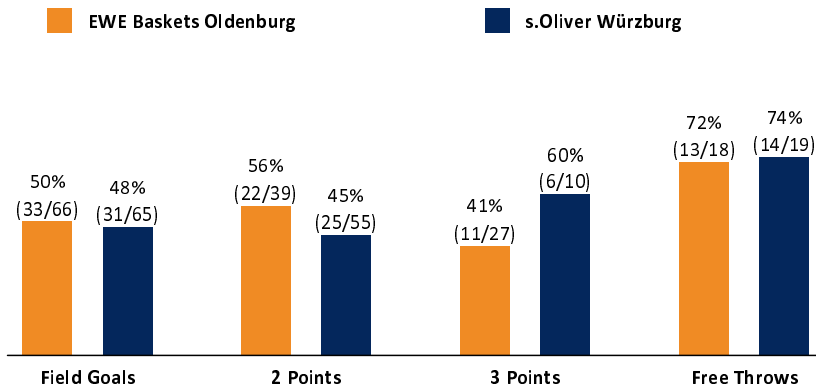

EWE Baskets Oldenburg **90 : 82**

s.Oliver Würzburg

Referee: MATIP Martin
 Umpires: KOVACEVIC Nesa / SIROWI Dennis
 Commissioner: HOLSTEN Ingo

Attendance: 5.244
 Oldenburg, EWE ARENA, DO 26 SEP 2019, 20:30, Game-ID: 23990

WUE - s.Oliver Würzburg (Coach: WUCHERER Denis)

No.	Name	Min	PTS	2 Points	3 Points	Field Goals	Free Throws	OR	DR	TR	AS	ST	TO	BS	SB	PF	FD	EFF	+/-	
1	HULLS Jordan	25:39	14	3/7 (43%)	2/2 (100%)	5/9 (56%)	2/2 (100%)	1		1	1	1	1			1	2	12	-11	
3	OBIESIE Joshua	3:30	2				2/2 (100%)						1			1	1	1	-1	
7	HABFURTHER Nils	9:52	0	0/2 (0%)	0/1 (0%)	0/3 (0%)		1	2	3	3				2			3	1	
*8	RICHTER Johannes	12:44	2	1/8 (13%)		1/8 (13%)		2	2	4	1	1	1			1		0	-8	
*12	BOWLIN Skyler	23:45	14	3/5 (60%)	2/4 (50%)	5/9 (56%)	2/2 (100%)		2	2	4	3				2	3	19	3	
21	KOCH Florian	16:06	2	1/1 (100%)		1/1 (100%)			2	2		1	3			2		2	-6	
*22	WELLS Cameron	28:34	8	3/11 (27%)		3/11 (27%)	2/2 (100%)		2	2	6	1	2			2	5	7	-14	
*23	CHAPMAN Brekkott	25:10	13	3/3 (100%)	1/2 (50%)	4/5 (80%)	4/6 (67%)		8	8	2		4	1		5	5	17	3	
*32	ALLEN Noah	26:30	9	3/3 (100%)	1/1 (100%)	4/4 (100%)	0/1 (0%)		4	4						3	1	12	0	
34	HOFFMANN Felix	4:31	2	1/2 (50%)		1/2 (50%)		1		1						1	1	2	-8	
40	FISCHER Luke	23:39	16	7/13 (54%)		7/13 (54%)	2/4 (50%)		4	4	1		3	2		3	3	12	1	
Team / Coach								3		3			1				2			
Totals			200:00	82	25/55 (45%)	6/10 (60%)	31/65 (48%)	14/19 (74%)	8	26	34	18	7	16	3	2	21	21	89	-8