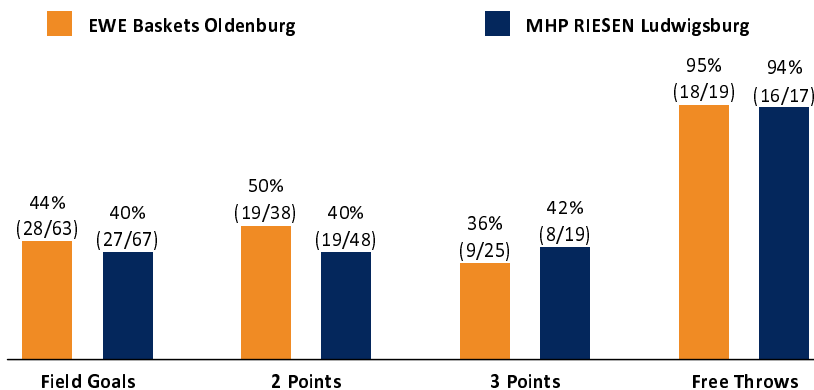

LUD - MHP RIESEN Ludwigsburg (Coach: PATRICK John)

No.	Name	Min	PTS	2 Points	3 Points	Field Goals	Free Throws	OR	DR	TR	AS	ST	TO	BS	SB	PF	FD	EFF	+/-	
*0	CARRINGTON Khadeen	34:42	21	6/17 (35%)	0/2 (0%)	6/19 (32%)	9/10 (90%)		5	5	3	1	1			2	10	15	-6	
*1	WEILER-BABB Nick	18:06	7	2/6 (33%)	1/2 (50%)	3/8 (38%)		1	2	3	1						1	6	-20	
*3	SMITH Jaleen	28:45	15	3/4 (75%)	3/3 (100%)	6/7 (86%)			3	3	1	1	4			2	5	15	4	
6	BREMBLY David	1:39	0															0	7	
7	KONGA Konstantin	17:39	2	1/3 (33%)	0/4 (0%)	1/7 (14%)			3	3	2		1			3		0	-8	
10	LYLES Jairus	7:58	0	0/3 (0%)		0/3 (0%)					2			1				0	-4	
13	CAISIN Radii	12:11	5	1/2 (50%)		1/2 (50%)	3/3 (100%)		4	4	1	1				1	1	10	13	
18	WOHLFARTH-BOTTERMANN Jonas	17:09	6	2/5 (40%)		2/5 (40%)	2/2 (100%)	2	2	4			1	1		2	3	7	2	
*20	WIMBUSH II Thomas	12:32	0	0/1 (0%)	0/2 (0%)	0/3 (0%)			1	1			1			3	1	-3	-21	
21	LEISSNER Tanner	22:46	14	3/5 (60%)	2/2 (100%)	5/7 (71%)	2/2 (100%)	1	2	3				1		1	1	16	13	
27	VON FINTEL Christian	15:48	6	0/1 (0%)	2/3 (67%)	2/4 (50%)			4	4	1	1			1			10	8	
*30	BRASE Hans	10:45	2	1/1 (100%)	0/1 (0%)	1/2 (50%)		1	2	3			1			3		3	-13	
Team / Coach								2		2								2		
Totals			200:00	78	19/48 (40%)	8/19 (42%)	27/67 (40%)	16/17 (94%)	7	28	35	11	4	9	3	1	17	22	81	-5

OLD	LUD
5 / 34 / 39	7 / 28 / 35
30	Assists
22	Fouls
17	Fouls Drawn
10	Turnovers
7	Steals
26	Points in the Paint
8	Second Chance Points
9	Fast Break Points
18 (47:29)	Biggest Lead
10-0 (47:29)	Biggest Scoring Run
	Lead Changes: 0
	Times Tied: 0

EASycREDIT-BBL.DE

Alle offiziellen Statistiken der easyCredit BBL, Daten, Rekorde uvm. gibt es auf easyCredit-BBL.de! News, Stats, Tabelle und Spielplan für unterwegs: Kostenfrei für iOS und Android in der offiziellen Liga-App!

MAGENTA SPORT

Keinen Korb mehr verpassen - Alle Spiele der easyCredit BBL und des MagentaSport BBL Pokals LIVE und in HD! Das größte Basketball-Angebot Deutschlands zuhause und mobil! www.MagentaSport.de

LEGEND
Min Minutes Played   DR Defensive Rebounds   AS Assists   BS Blocked Shots   PF Fouls   +/- Plus-Minus-Rating
DNP Did Not Play   OR Offensive Rebounds   ST Steals   SB Shots Blocked   FD Fouls Drawn   * Starters
PTS Points   TR Total Rebounds   TO Turnovers   EFF Efficiency = ((PTS + TR + AS + ST + BS) - ((FGA - FGM) + (FTA - FTM) + TO))