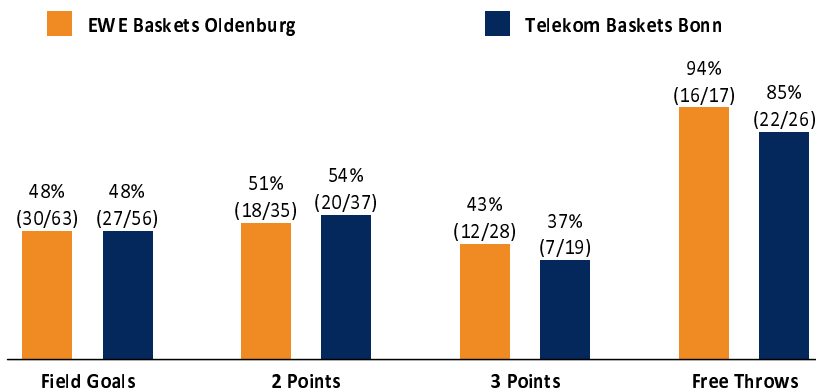

BON - Telekom Baskets Bonn (Coach: PÄCH Thomas)

No.	Name	Min	PTS	2 Points	3 Points	Field Goals	Free Throws	OR	DR	TR	AS	ST	TO	BS	SB	PF	FD	EFF	+/-	
1	SAIBOU Joshiko	13:18	6		2/2 (100%)	2/2 (100%)			4	4	1	1	5			2	2	7	-2	
*2	McKINNEY-JONES Trey	23:12	9	3/5 (60%)	1/1 (100%)	4/6 (67%)		1	2	3		2	3				2	9	1	
*7	SUBOTIC Bojan	19:49	3	0/2 (0%)	0/1 (0%)	0/3 (0%)	3/4 (75%)					1			1		2	0	0	
8	LISCHKA Benjamin	17:54	4	1/1 (100%)	0/2 (0%)	1/3 (33%)	2/4 (50%)										2	5	-7	
*9	FRAZIER Branden	26:21	12	2/6 (33%)	1/5 (20%)	3/11 (27%)	5/6 (83%)	1	2	3	4		4				6	6	-1	
11	DILEO Anthony	14:20	8	3/4 (75%)	0/2 (0%)	3/6 (50%)	2/2 (100%)		1	1		1	2			1	1	5	-5	
*12	BREUNIG Martin	16:23	8	4/6 (67%)		4/6 (67%)		2	1	3	3		1			3	1	11	-2	
*13	POLAS BARTOLO Yorman	24:45	13	6/8 (75%)	0/2 (0%)	6/10 (60%)	1/1 (100%)	2	4	6	1	2			1	4	2	18	-6	
21	BINAPFL Kilian	DNP																		
23	SIMONS Benjamin	23:51	14	0/1 (0%)	3/4 (75%)	3/5 (60%)	5/5 (100%)								1	4	2	12	-2	
41	ZIMMERMAN Stephen	20:07	6	1/4 (25%)		1/4 (25%)	4/4 (100%)	2	5	7	1	1	1			3	4	11	-1	
Team / Coach								1	1	2							2			
Totals			200:00	83	20/37 (54%)	7/19 (37%)	27/56 (48%)	22/26 (85%)	9	23	32	12	8	16		3	17	24	86	-5

OLD	BON
9 / 20 / 29	9 / 23 / 32
23	Assists
24	Fouls
17	Fouls Drawn
14	Turnovers
10	Steals
30	Points in the Paint
7	Second Chance Points
12	Fast Break Points
12 (77:65)	Biggest Lead
8-0 (77:65)	Biggest Scoring Run
	Lead Changes: 6
	Times Tied: 8

EASYS-CREDIT-BBL.DE

Alle offiziellen Statistiken der easyCredit BBL, Daten, Rekorde uvm. gibt es auf easyCredit-BBL.de! News, Stats, Tabelle und Spielplan für unterwegs: Kostenfrei für iOS und Android in der offiziellen Liga-App!

MAGENTA SPORT

Keinen Korb mehr verpassen - Alle Spiele der easyCredit BBL und des MagentaSport BBL Pokals LIVE und in HD! Das größte Basketball-Angebot Deutschlands zuhause und mobil! www.MagentaSport.de

LEGEND
Min Minutes Played   DR Defensive Rebounds   AS Assists   BS Blocked Shots   PF Fouls   +/- Plus-Minus-Rating
DNP Did Not Play   OR Offensive Rebounds   ST Steals   SB Shots Blocked   FD Fouls Drawn   * Starters
PTS Points   TR Total Rebounds   TO Turnovers   EFF Efficiency = ((PTS + TR + AS + ST + BS) - ((FGA - FGM) + (FTA - FTM) + TO))