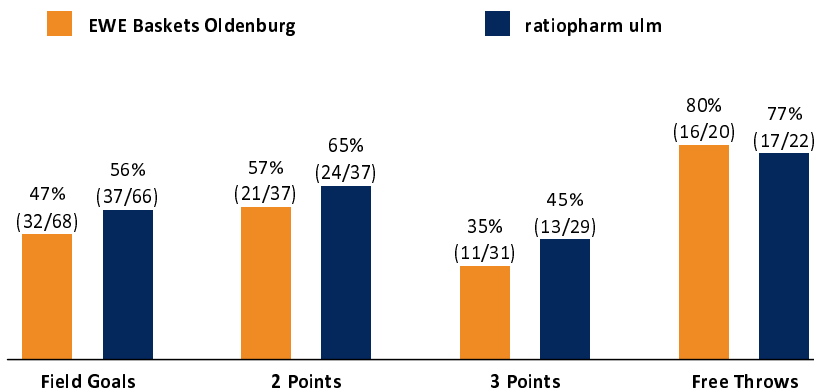

ULM - ratiopharm ulm (Coach: LAKOVIC Jaka)

No.	Name	Min	PTS	2 Points	3 Points	Field Goals	Free Throws	OR	DR	TR	AS	ST	TO	BS	SB	PF	FD	EFF	+/-
2	BRISCOE Isaiah	12:29	3	0/1 (0%)	1/1 (100%)	1/2 (50%)			2	2	3				1	2	1	7	-4
*3	HAYES Killian	16:18	6	1/1 (100%)	1/2 (50%)	2/3 (67%)	1/2 (50%)	1	3	4	2		2				1	8	-8
*5	DRAGIC Zoran	35:09	31	5/7 (71%)	4/10 (40%)	9/17 (53%)	9/10 (90%)				2		3			2	6	21	21
6	GÜNTHER Per	23:42	19	4/5 (80%)	3/5 (60%)	7/10 (70%)	2/2 (100%)				4	1	1			1	3	20	21
10	PHILIPPS Christoph	DNP																	
*11	JERRETT Grant	20:34	11	3/4 (75%)	1/1 (100%)	4/5 (80%)	2/2 (100%)	2	4	6						4	4	16	2
*17	OBST Andreas	27:31	13	3/6 (50%)	2/8 (25%)	5/14 (36%)	1/1 (100%)		1	1	4				1	2		9	17
*21	HINRICHS Seth	27:49	10	5/6 (83%)		5/6 (83%)	0/1 (0%)	4	6	10	2				1	1	3	20	22
30	UGRAI Maximilian	3:56	0										2			1		-2	-4
33	HECKMANN Patrick	5:45	0						1	1								1	-4
34	SCHILLING Gavin	10:21	6	2/4 (50%)		2/4 (50%)	2/4 (50%)	1	1	2		1				4	2	5	7
35	WILLIS Derek	16:26	5	1/3 (33%)	1/2 (50%)	2/5 (40%)		1	3	3	2	1	1			1		7	-5
Team / Coach								1	2	3		1				2			
Totals			200:00	104	24/37 (65%)	13/29 (45%)	37/66 (56%)	17/22 (77%)	9	23	32	19	3	10	3	18	20	114	13

OLD	ULM
12 / 21 / 33	9 / 23 / 32
17	Assists
21	Fouls
18	Fouls Drawn
12	Turnovers
6	Steals
34	Points in the Paint
11	Second Chance Points
8	Fast Break Points
9 (36:27)	Biggest Lead
9-0 (36:27)	Biggest Scoring Run
	Lead Changes: 8
	Times Tied: 10

EASycREDIT-BBL.DE

Alle offiziellen Statistiken der easyCredit BBL, Daten, Rekorde uvm. gibt es auf easyCredit-BBL.de! News, Stats, Tabelle und Spielplan für unterwegs: Kostenfrei für iOS und Android in der offiziellen Liga-App!

MAGENTA SPORT

Keinen Korb mehr verpassen - Alle Spiele der easyCredit BBL und des MagentaSport BBL Pokals LIVE und in HD! Das größte Basketball-Angebot Deutschlands zuhause und mobil! www.MagentaSport.de

LEGEND
Min Minutes Played   DR Defensive Rebounds   AS Assists   BS Blocked Shots   PF Fouls   +/- Plus-Minus-Rating
DNP Did Not Play   OR Offensive Rebounds   ST Steals   SB Shots Blocked   FD Fouls Drawn   * Starters
PTS Points   TR Total Rebounds   TO Turnovers   EFF Efficiency = ((PTS + TR + AS + ST + BS) - ((FGA - FGM) + (FTA - FTM) + TO))