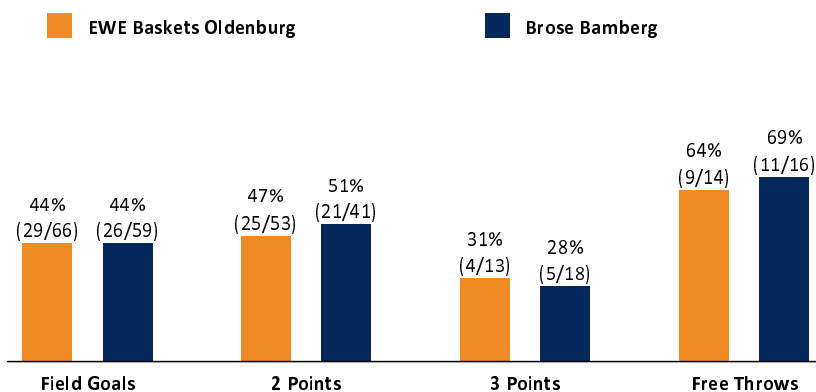

EWE Baskets Oldenburg 71 : 68

Brose Bamberg

Referee: PANTHER Anne
Umpires: BITTNER Steve / KRÜPER Moritz
Commissioner: HOLSTEN Ingo

Attendance: 5.703
Oldenburg, EWE ARENA (6.000 Plätze), SO 1 DEZ 2019, 18:00, Game-ID: 24073

Scoreboard table showing Q1, Q2, Q3, Q4 scores for OLD and BAM.

OLD - EWE Baskets Oldenburg (Coach: DRIJENCIC Mladen)

Main player statistics table for EWE Baskets Oldenburg including columns for No., Name, Min, PTS, 2 Points, 3 Points, Field Goals, Free Throws, OR, DR, TR, AS, ST, TO, BS, SB, PF, FD, EFF, +/-.

BAM - Brose Bamberg (Coach: MOORS Roel)

Main player statistics table for Brose Bamberg including columns for No., Name, Min, PTS, 2 Points, 3 Points, Field Goals, Free Throws, OR, DR, TR, AS, ST, TO, BS, SB, PF, FD, EFF, +/-.

Summary comparison table between OLD and BAM for various statistics like Rebounds, Assists, Fouls, etc.

EASycREDIT-BBL.DE

Alle offiziellen Statistiken der easycCredit BBL, Daten, Rekorde uvm. gibt es auf easycCredit-BBL.de! News, Stats, Tabelle und Spielplan für unterwegs: Kostenfrei für iOS und Android in der offiziellen Liga-App!

MAGENTA SPORT

Keinen Korb mehr verpassen - Alle Spiele der easycCredit BBL und des MagentaSport BBL Pokals LIVE und in HD! Das größte Basketball-Angebot Deutschlands zuhause und mobil! www.MagentaSport.de

LEGEND: Min Minutes Played, DR Defensive Rebounds, AS Assists, BS Blocked Shots, PF Fouls, +/- Plus-Minus-Rating, DNP Did Not Play, OR Offensive Rebounds, ST Steals, SB Shots Blocked, FD Fouls Drawn, * Starters, PTS Points, TR Total Rebounds, TO Turnovers, EFF Efficiency = ((PTS + TR + AS + ST + BS) - ((FGA - FGM) + (FTA - FTM) + TO))