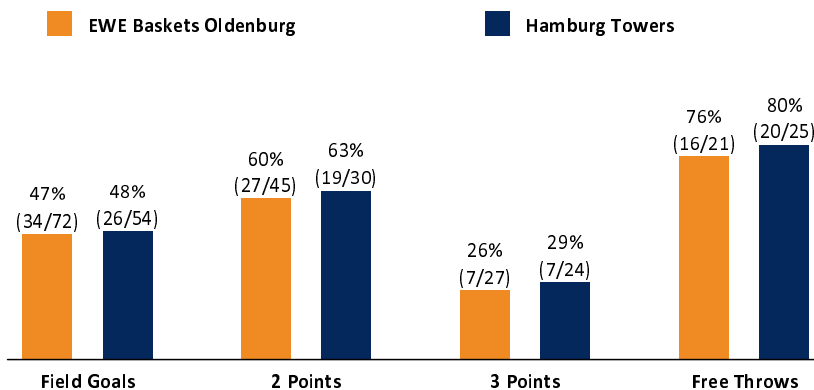

EWE Baskets Oldenburg 91 : 79

Hamburg Towers

Referee: KOVACEVIC Nesa
Umpires: ARIK Tamer / BEJAOUI Dominik
Commissioner: HOLSTEN Ingo

Attendance: 6.200
Oldenburg, EWE ARENA (6.000 Plätze), SO 5 JAN 2020, 15:00, Game-ID: 24102

Scoreboard table showing Q1, Q2, Q3, Q4 scores for OLD and HAM.

OLD - EWE Baskets Oldenburg (Coach: DRIJENCIC Mladen)

Main player statistics table for OLD team including columns for No., Name, Min, PTS, 2 Points, 3 Points, Field Goals, Free Throws, and various rebound/assist metrics.

HAM - Hamburg Towers (Coach: TAYLOR Mike)

Main player statistics table for HAM team including columns for No., Name, Min, PTS, 2 Points, 3 Points, Field Goals, Free Throws, and various rebound/assist metrics.

Summary table comparing OLD and HAM on various metrics like Rebounds, Assists, Fouls, Turnovers, Steals, Points in the Paint, etc.

EASYS-CREDIT-BBL.DE

Alle offiziellen Statistiken der easyCredit BBL, Daten, Rekorde uvm. gibt es auf easyCredit-BBL.de! News, Stats, Tabelle und Spielplan für unterwegs: Kostenlos für iOS und Android in der offiziellen Liga-App!

MAGENTA SPORT

Keinen Korb mehr verpassen - Alle Spiele der easyCredit BBL und des MagentaSport BBL Pokals LIVE und in HD! Das größte Basketball-Angebot Deutschlands zuhause und mobil! www.MagentaSport.de

LEGEND
Min Minutes Played
DR Defensive Rebounds
AS Assists
BS Blocked Shots
PF Fouls
+/- Plus-Minus-Rating
DNP Did Not Play
OR Offensive Rebounds
ST Steals
SB Shots Blocked
FD Fouls Drawn
* Starters
PTS Points
TR Total Rebounds
TO Turnovers
EFF Efficiency = ((PTS + TR + AS + ST + BS) - ((FGA - FGM) + (FTA - FTM) + TO))