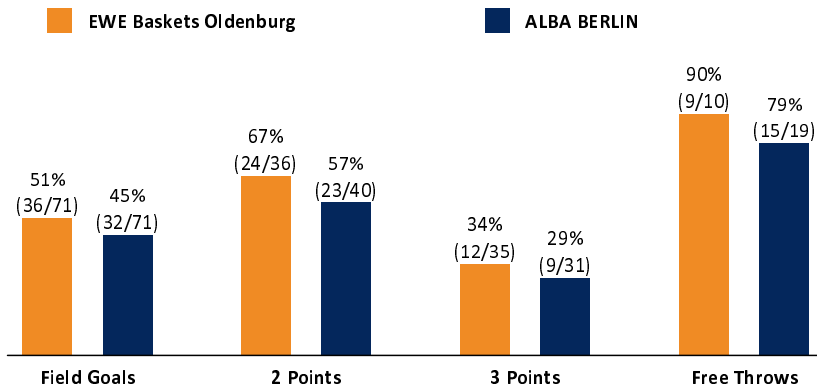

BER - ALBA BERLIN (Coach: GARCIA RENESES Alejandro)

No.	Name	Min	PTS	2 Points	3 Points	Field Goals	Free Throws	OR	DR	TR	AS	ST	TO	BS	SB	PF	FD	EFF	+/-	
1	MASON Makai	9:52	5	0/1 (0%)	0/3 (0%)	0/4 (0%)	5/6 (83%)	1		1			2			3		-1	-7	
*3	SIVA Peyton	27:35	18	5/6 (83%)	2/2 (100%)	7/8 (88%)	2/4 (50%)		1	1	7		1			2	22	9		
*5	GIFFEY Niels	14:58	2	1/1 (100%)	0/2 (0%)	1/3 (33%)		1		1	1		1			1	1	1	-16	
8	ERIKSSON Marcus	28:01	15	3/4 (75%)	2/8 (25%)	5/12 (42%)	3/3 (100%)	1	1	2	2					1	2	12	-7	
*9	MATTISSECK Jonas	7:41	0		0/3 (0%)	0/3 (0%)												-3	4	
11	BRENNEKE Lorenz	4:05	0					1		1	1							2	-6	
15	HERMANSSON Martin	19:08	17	5/9 (56%)	2/4 (50%)	7/13 (54%)	1/1 (100%)	1		1	3	1	1		1		2	15	-8	
25	OGBE Kenneth	DNP																		
31	GIEDRAITIS Rokas	21:48	8	2/3 (67%)	1/4 (25%)	3/7 (43%)	1/2 (50%)	3	4	7	1	2	1				2	12	-2	
32	THIEMANN Johannes	13:24	11	5/7 (71%)	0/1 (0%)	5/8 (63%)	1/1 (100%)	3	4	7			1			3	2	14	-10	
*35	NNOKO Landry	26:36	2	1/6 (17%)		1/6 (17%)			6	6	1		3	1		3	4	2	5	
*43	SIKMA Luke	26:52	10	1/3 (33%)	2/4 (50%)	3/7 (43%)	2/2 (100%)	5	4	9	4	1	1	1		4	5	20	13	
Team / Coach									6	6							6			
Totals			200:00	88	23/40 (57%)	9/31 (29%)	32/71 (45%)	15/19 (79%)	16	26	42	20	4	11	2	1	12	23	102	-5

OLD	Rebounds OR/DR/TR	BER
8 / 25 / 33		16 / 26 / 42
22	Assists	20
23	Fouls	12
12	Fouls Drawn	23
9	Turnovers	11
7	Steals	4
38	Points in the Paint	40
11	Second Chance Points	26
13	Fast Break Points	9
18 (77:59)	Biggest Lead	4 (0:4)
12-0 (77:59)	Biggest Scoring Run	9-0 (27:24)
	Lead Changes:	3
	Times Tied:	1

EASYCREDIT-BBL.DE

Alle offiziellen Statistiken der easyCredit BBL, Daten, Rekorde uvm. gibt es auf easyCredit-BBL.de! News, Stats, Tabelle und Spielplan für unterwegs: Kostenfrei für iOS und Android in der offiziellen Liga-App!

MAGENTA SPORT

Keinen Korb mehr verpassen - Alle Spiele der easyCredit BBL und des MagentaSport BBL Pokals LIVE und in HD! Das größte Basketball-Angebot Deutschlands zuhause und mobil! www.MagentaSport.de

LEGEND
Min Minutes Played   DR Defensive Rebounds   AS Assists   BS Blocked Shots   PF Fouls   +/- Plus-Minus-Rating
DNP Did Not Play   OR Offensive Rebounds   ST Steals   SB Shots Blocked   FD Fouls Drawn   * Starters
PTS Points   TR Total Rebounds   TO Turnovers   EFF Efficiency = ((PTS + TR + AS + ST + BS) - ((FGA - FGM) + (FTA - FTM) + TO))