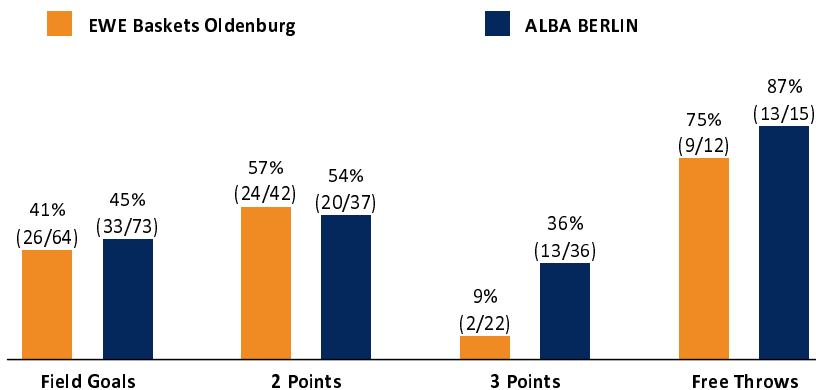

BER - ALBA BERLIN (Coach: GARCIA RENESES Alejandro)

No.	Name	Min	PTS	2 Points	3 Points	Field Goals	Free Throws	OR	DR	TR	AS	ST	TO	BS	SB	PF	FD	EFF	+/-
*3	SIVA Peyton	22:09	19	5/6 (83%)	2/4 (50%)	7/10 (70%)	3/3 (100%)				3		3			1	2	16	21
5	GIFFEY Niels	16:31	6	3/5 (60%)	0/2 (0%)	3/7 (43%)		1	1	2	1		1			2	1	4	7
6	DELOW Malte	DNP																	
*8	ERIKSSON Marcus	22:17	17	1/2 (50%)	5/10 (50%)	6/12 (50%)			2	2	1	1				1		15	23
9	MATTISSECK Jonas	15:19	0		0/3 (0%)	0/3 (0%)					1	1				1		-1	11
11	BRENNEKE Lorenz	DNP																	
15	HERMANNSSON Martin	20:46	12	3/6 (50%)	1/2 (50%)	4/8 (50%)	3/4 (75%)	4	3	7	6	2	3			1	7	19	9
25	OGBE Kenneth	14:59	3		1/2 (50%)	1/2 (50%)			4	4						1		6	12
*31	GIEDRAITIS Rokas	24:30	6	2/5 (40%)	0/6 (0%)	2/11 (18%)	2/2 (100%)	2	2	4	2	4	2		1	1	1	5	11
32	THIEMANN Johannes	17:37	11	3/5 (60%)	1/3 (33%)	4/8 (50%)	2/2 (100%)	5	2	7	1					1	1	15	21
*35	NNOKO Landry	22:23	7	2/5 (40%)		2/5 (40%)	3/4 (75%)		5	5				2		2	5	10	8
*43	SIKMA Luke	23:29	11	1/3 (33%)	3/4 (75%)	4/7 (57%)		2	8	10	4	3	2			1		23	22
Team / Coach								2	1	3							3		
Totals		200:00	92	20/37 (54%)	13/36 (36%)	33/73 (45%)	13/15 (87%)	16	28	44	19	11	11	2	1	11	18	115	29

OLD	BER
10 / 22 / 32	16 / 28 / 44
18	Assists
19	Fouls
11	Fouls Drawn
15	Turnovers
5	Steals
40	Points in the Paint
10	Second Chance Points
2	Fast Break Points
4 (4:0)	Biggest Lead
6-0 (33:40)	Biggest Scoring Run
	Lead Changes: 5
	Times Tied: 3

EASycREDIT-BBL.DE

Alle offiziellen Statistiken der easyCredit BBL, Daten, Rekorde uvm. gibt es auf easyCredit-BBL.de! News, Stats, Tabelle und Spielplan für unterwegs: Kostenfrei für iOS und Android in der offiziellen Liga-App!

MAGENTA SPORT

Keinen Korb mehr verpassen - Alle Spiele der easyCredit BBL und des MagentaSport BBL Pokals LIVE und in HD! Das größte Basketball-Angebot Deutschlands zuhause und mobil! www.MagentaSport.de

LEGEND

Min Minutes Played DR Defensive Rebounds AS Assists BS Blocked Shots PF Fouls +/- Plus-Minus-Rating
DNP Did Not Play OR Offensive Rebounds ST Steals SB Shots Blocked FD Fouls Drawn * Starters
PTS Points TR Total Rebounds TO Turnovers EFF Efficiency = ((PTS + TR + AS + ST + BS) - ((FGA - FGM) + (FTA - FTM) + TO))