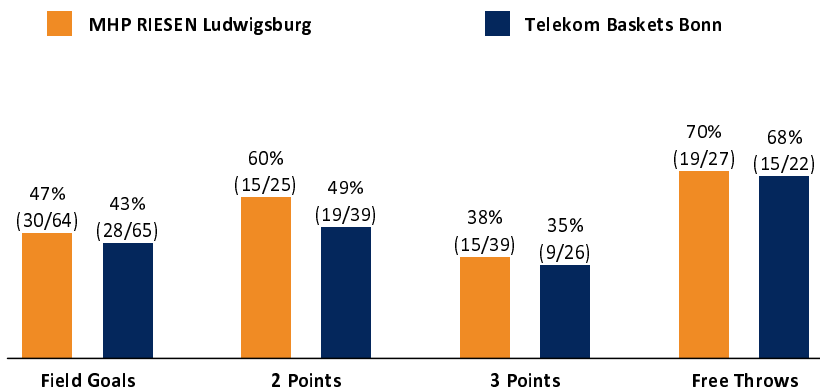

BON - Telekom Baskets Bonn (Coach: PÄCH Thomas)

No.	Name	Min	PTS	2 Points	3 Points	Field Goals	Free Throws	OR	DR	TR	AS	ST	TO	BS	SB	PF	FD	EFF	+/-	
1	SAIBOU Joshiko	17:13	11	2/2 (100%)	2/6 (33%)	4/8 (50%)	1/2 (50%)	1		1	3		1			4	1	9	-9	
*2	McKINNEY-JONES Trey	23:03	13	3/6 (50%)	1/2 (50%)	4/8 (50%)	4/4 (100%)	1	3	4	2	1	1			3	3	15	-3	
7	SUBOTIC Bojan	18:37	5	1/3 (33%)	1/3 (33%)	2/6 (33%)		1	2	3	3		1			4	4	6	-7	
*8	LISCHKA Benjamin	24:27	11	3/5 (60%)	1/3 (33%)	4/8 (50%)	2/3 (67%)	1	5	6		1				4	2	13	-7	
*9	FRAZIER Branden	24:51	18	2/3 (67%)	4/5 (80%)	6/8 (75%)	2/2 (100%)	1	1	2	7	1	4			2	1	22	-12	
11	DILEO Anthony	16:28	0	0/2 (0%)		0/2 (0%)			1	1	4	1	1			2		3	-7	
12	BREUNIG Martin	14:34	8	4/6 (67%)	0/1 (0%)	4/7 (57%)			1	1	1			1		2	1	7	-10	
*13	POLAS BAROLO Yorman	22:35	5	1/5 (20%)	0/2 (0%)	1/7 (14%)	3/6 (50%)		6	6	1		1			6	2	-8		
22	DE OLIVEIRA Gabriel	6:11	0	0/1 (0%)		0/1 (0%)	0/2 (0%)	1	2	3	1					2	2	1	-4	
23	SIMONS Benjamin	16:47	5	1/2 (50%)	0/3 (0%)	1/5 (20%)	3/3 (100%)		1	1			1		1	1	1	1	-5	
*41	ZIMMERMAN Stephen	15:14	4	2/4 (50%)	0/1 (0%)	2/5 (40%)		1	2	3						1		4	2	
Team / Coach									3	1	4						4			
Totals			200:00	80	19/39 (49%)	9/26 (35%)	28/65 (43%)	15/22 (68%)	10	25	35	22	4	10		2	25	21	87	-14

LUD	BON
11 / 30 / 41	10 / 25 / 35
24	22
21	25
25	21
10	10
4	4
28	32
13	12
18	10
14 (94:80)	8 (12:20)
12-0 (80:72)	8-0 (49:54)
Lead Changes: 11	
Times Tied: 8	

EASycREDIT-BBL.DE

Alle offiziellen Statistiken der easyCredit BBL, Daten, Rekorde uvm. gibt es auf easyCredit-BBL.de! News, Stats, Tabelle und Spielplan für unterwegs: Kostenfrei für iOS und Android in der offiziellen Liga-App!

MAGENTA SPORT

Keinen Korb mehr verpassen - Alle Spiele der easyCredit BBL und des MagentaSport BBL Pokals LIVE und in HD! Das größte Basketball-Angebot Deutschlands zuhause und mobil! www.MagentaSport.de

LEGEND
Min Minutes Played   DR Defensive Rebounds   AS Assists   BS Blocked Shots   PF Fouls   +/- Plus-Minus-Rating
DNP Did Not Play   OR Offensive Rebounds   ST Steals   SB Shots Blocked   FD Fouls Drawn   * Starters
PTS Points   TR Total Rebounds   TO Turnovers   EFF Efficiency = ((PTS + TR + AS + ST + BS) - ((FGA - FGM) + (FTA - FTM) + TO))