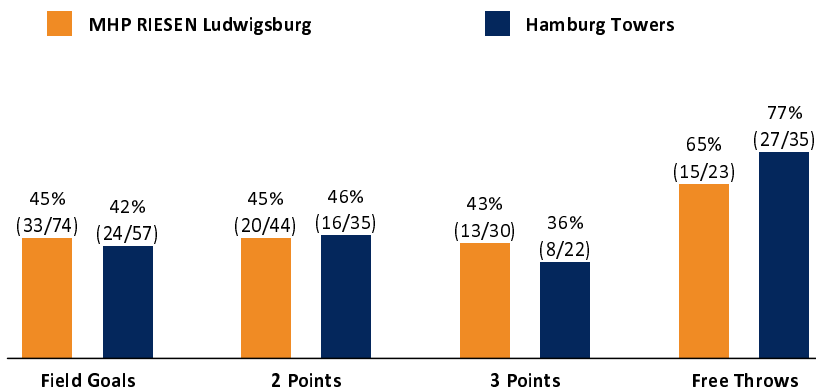

MHP RIESEN Ludwigsburg 94 : 83

Hamburg Towers

Referee: BARTH Benjamin
Umpires: MADINGER Christof / BOHN Andreas
Commissioner: SCHENCKING Albert

Attendance: 4.040
Ludwigsburg, MHPArena (4.129 Plätze), FR 1 NOV 2019, 15:00, Game-ID: 24025

Scoreboard table showing Q1, Q2, Q3, Q4 scores for LUD and HAM.

LUD - MHP RIESEN Ludwigsburg (Coach: PATRICK John)

Main player statistics table for LUD, including columns for No., Name, Min, PTS, 2 Points, 3 Points, Field Goals, Free Throws, and various rebound/assist metrics.

HAM - Hamburg Towers (Coach: TAYLOR Mike)

Main player statistics table for HAM, including columns for No., Name, Min, PTS, 2 Points, 3 Points, Field Goals, Free Throws, and various rebound/assist metrics.

Summary table comparing LUD and HAM on various team statistics such as Rebounds, Assists, Fouls, Turnovers, Steals, Points in the Paint, etc.

EASYS-CREDIT-BBL.DE

Alle offiziellen Statistiken der easyCredit BBL, Daten, Rekorde uvm. gibt es auf easyCredit-BBL.de! News, Stats, Tabelle und Spielplan für unterwegs: Kostenfrei für iOS und Android in der offiziellen Liga-App!

MAGENTA SPORT

Keinen Korb mehr verpassen - Alle Spiele der easyCredit BBL und des MagentaSport BBL Pokals LIVE und in HD! Das größte Basketball-Angebot Deutschlands zuhause und mobil! www.MagentaSport.de

LEGEND
Min Minutes Played
DNP Did Not Play
PTS Points
DR Defensive Rebounds
OR Offensive Rebounds
TR Total Rebounds
AS Assists
ST Steals
TO Turnovers
BS Blocked Shots
SB Shots Blocked
EFF Efficiency = ((PTS + TR + AS + ST + BS) - ((FGA - FGM) + (FTA - FTM) + TO))
PF Fouls
FD Fouls Drawn
+/- Plus-Minus-Rating
* Starters