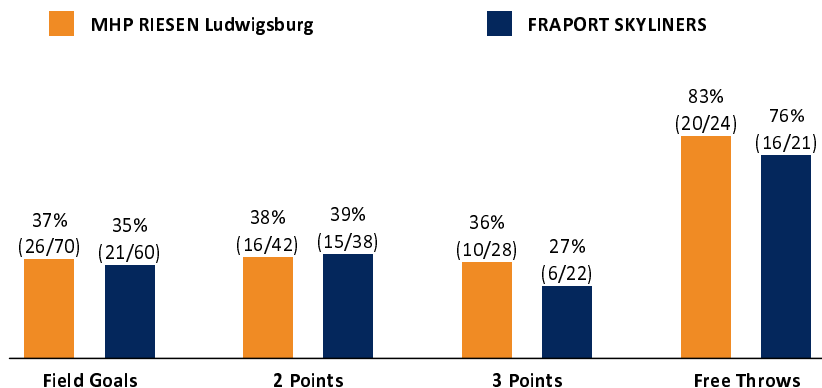

FRA - FRAPORT SKYLINERS (Coach: GLEIM Sebastian)

No.	Name	Min	PTS	2 Points	3 Points	Field Goals	Free Throws	OR	DR	TR	AS	ST	TO	BS	SB	PF	FD	EFF	+/-	
8	VARGAS Akeem	25:30	4	1/4 (25%)	0/1 (0%)	1/5 (20%)	2/2 (100%)	6	3	9	1	1	1			3	3	10	-7	
*9	FREUDENBERG Richard	23:10	14	1/3 (33%)	3/4 (75%)	4/7 (57%)	3/3 (100%)		2	2			3			4	3	10	-5	
*10	JONES Lamont	29:14	20	4/8 (50%)	2/5 (40%)	6/13 (46%)	6/7 (86%)		4	4	2		1			1	4	17	-14	
13	SCHMIDT Daniel	0:29	0															0	0	
19	WALESKOWSKI Adam	14:34	2	1/5 (20%)	0/2 (0%)	1/7 (14%)		2	1	3	2					2		1	-11	
20	McQUAID Matthew	6:21	0		0/3 (0%)	0/3 (0%)						2		1				0	4	
*21	KRATZER Leon	14:29	9	2/5 (40%)		2/5 (40%)	5/7 (71%)	2	2	4	1		4	1	1	1	5	6	-16	
*23	ROBERTSON Quantez	30:32	6	3/8 (38%)	0/6 (0%)	3/14 (21%)	0/2 (0%)		3	3		2	1		1	4	1	-3	-28	
24	HINES Shaquille	21:30	3		1/1 (100%)	1/1 (100%)		1	1	2						4		5	-1	
*30	RAHON Joe	32:36	6	3/5 (60%)		3/5 (60%)			4	4	7		2			3	4	13	-16	
33	VÖLLER Marco	1:35	0										1			1		-1	4	
Team / Coach								3	2	5					1		5			
Totals			200:00	64	15/38 (39%)	6/22 (27%)	21/60 (35%)	16/21 (76%)	14	22	36	13	5	13	2	2	24	20	63	-18

LUD	Rebounds OR/DR/TR	FRA
22 / 25 / 47	Rebounds OR/DR/TR	14 / 22 / 36
6	Assists	13
21	Fouls	24
22	Fouls Drawn	20
9	Turnovers	13
5	Steals	5
22	Points in the Paint	30
20	Second Chance Points	9
13	Fast Break Points	8
20 (60:40)	Biggest Lead	2 (26:28)
14-0 (60:40)	Biggest Scoring Run	6-0 (22:21)
	Lead Changes:	8
	Times Tied:	3

EASYCREDIT-BBL.DE

Alle offiziellen Statistiken der easyCredit BBL, Daten, Rekorde uvm. gibt es auf easyCredit-BBL.de! News, Stats, Tabelle und Spielplan für unterwegs: Kostenfrei für iOS und Android in der offiziellen Liga-App!

MAGENTA SPORT

Keinen Korb mehr verpassen - Alle Spiele der easyCredit BBL und des MagentaSport BBL Pokals LIVE und in HD! Das größte Basketball-Angebot Deutschlands zuhause und mobil! www.MagentaSport.de

Min Minutes Played	DR Defensive Rebounds	AS Assists	BS Blocked Shots	PF Fouls	+/- Plus-Minus-Rating
DNP Did Not Play	OR Offensive Rebounds	ST Steals	SB Shots Blocked	FD Fouls Drawn	* Starters
PTS Points	TR Total Rebounds	TO Turnovers	EFF Efficiency = ((PTS + TR + AS + ST + BS) - ((FGA - FGM) + (FTA - FTM) + TO))