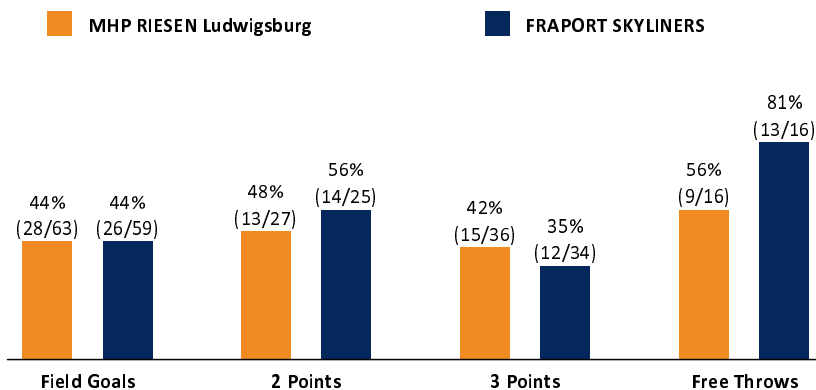

FRA - FRAPORT SKYLINERS (Coach: GLEIM Sebastian)

No.	Name	Min	PTS	2 Points	3 Points	Field Goals	Free Throws	OR	DR	TR	AS	ST	TO	BS	SB	PF	FD	EFF	+/-
6	SCHOORMANN Len	13:06	7	3/3 (100%)	0/1 (0%)	3/4 (75%)	1/2 (50%)		2	2	1		2			2	2	6	-6
7	VRCIC Bruno	2:46	0															0	-6
8	VARGAS Akeem	17:58	15	2/3 (67%)	3/3 (100%)	5/6 (83%)	2/2 (100%)		2	2			1			2	1	15	-8
*9	FREUDENBERG Richard	25:37	0	0/1 (0%)	0/3 (0%)	0/4 (0%)			4	4						1	1	0	0
*10	JONES Lamont	10:19	0		0/1 (0%)	0/1 (0%)			2	2	1		2				2	0	-5
14	KAYSER Aaron	DNP																	
15	POLAS BARTOLO Yorman	21:14	16	3/3 (100%)	2/2 (100%)	5/5 (100%)	4/6 (67%)		2	2	2		2			3	4	16	5
*19	MASIULIS Gytis	23:08	12	3/4 (75%)	1/5 (20%)	4/9 (44%)	3/3 (100%)	3	4	7	3		3		1	3	7	14	-2
20	McQUAID Matthew	15:13	3		1/5 (20%)	1/5 (20%)			1	1	1	1	1			2		1	3
*23	ROBERTSON Quantez	32:06	17	1/3 (33%)	5/11 (45%)	6/14 (43%)		2	5	7	5	2	2			2		21	4
*30	RAHON Joe	26:54	3	1/5 (20%)	0/2 (0%)	1/7 (14%)	1/1 (100%)	1	3	4	6	2	1		1	5	2	8	4
33	VÖLLER Marco	11:39	4	1/3 (33%)	0/1 (0%)	1/4 (25%)	2/2 (100%)	2	2	4	2	1	2			1	1	6	-4
Team / Coach								3	1	4		1				3			
Totals			200:00	77	14/25 (56%)	12/34 (35%)	26/59 (44%)	13/16 (81%)	11	28	39	21	6	17	2	21	20	90	-3

LUD	Rebounds OR/DR/TR	FRA
9 / 18 / 27		11 / 28 / 39
9	Assists	21
20	Fouls	21
21	Fouls Drawn	20
8	Turnovers	17
9	Steals	6
10	Points in the Paint	12
5	Second Chance Points	6
7	Fast Break Points	4
6 (33:27)	Biggest Lead	3 (13:16)
6-0 (77:72)	Biggest Scoring Run	6-0 (13:16)
Lead Changes: 19		
Times Tied: 16		

EASycREDIT-BBL.DE

Alle offiziellen Statistiken der easyCredit BBL, Daten, Rekorde uvm. gibt es auf easycCredit-BBL.de! News, Stats, Tabelle und Spielplan für unterwegs: Kostenfrei für iOS und Android in der offiziellen Liga-App!

MAGENTA SPORT

Keinen Korb mehr verpassen - Alle Spiele der easyCredit BBL und des MagentaSport BBL Pokals LIVE und in HD! Das größte Basketball-Angebot Deutschlands zuhause und mobil! www.MagentaSport.de

LEGEND

Min Minutes Played   DR Defensive Rebounds   AS Assists   BS Blocked Shots   PF Fouls   +/- Plus-Minus-Rating
DNP Did Not Play   OR Offensive Rebounds   ST Steals   SB Shots Blocked   FD Fouls Drawn   * Starters
PTS Points   TR Total Rebounds   TO Turnovers   EFF Efficiency = ((PTS + TR + AS + ST + BS) - ((FGA - FGM) + (FTA - FTM) + TO))