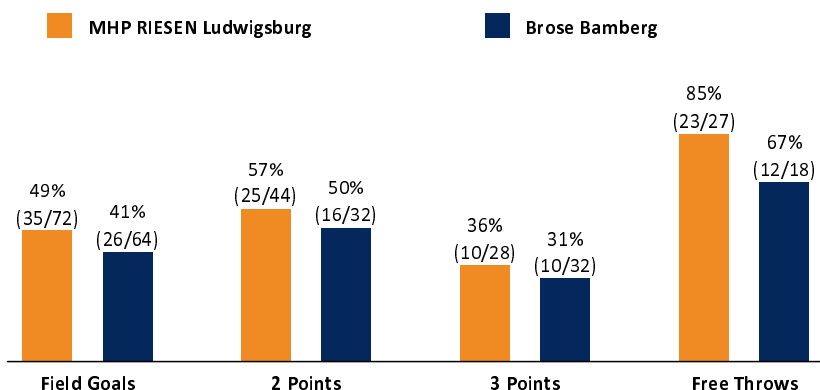

BAM - Brose Bamberg (Coach: MOORS Roel)

No.	Name	Min	PTS	2 Points	3 Points	Field Goals	Free Throws	OR	DR	TR	AS	ST	TO	BS	SB	PF	FD	EFF	+/-
*1	LEE Paris	23:49	11	1/2 (50%)	3/7 (43%)	4/9 (44%)	0/2 (0%)				4		2			1	2	6	-12
2	WEIDEMANN Nelson	7:53	0		0/1 (0%)	0/1 (0%)			1	1			1					-1	-3
7	TAYLOR Kameron	20:40	4	1/2 (50%)	0/4 (0%)	1/6 (17%)	2/4 (50%)	2	4	6	2		2		1	3	2	3	-26
*11	McLEAN Tre	28:32	13	3/5 (60%)	2/5 (40%)	5/10 (50%)	1/1 (100%)	2	7	9					1	1	2	17	-11
12	PLESCHER Moritz	4:39	2	1/1 (100%)		1/1 (100%)		1		1	1							4	-4
17	SERIC Mateo	12:33	2	0/2 (0%)	0/2 (0%)	0/4 (0%)	2/2 (100%)	1		1	1		1			3	1	-1	-17
20	HARRIS Elias	24:51	16	5/7 (71%)	1/1 (100%)	6/8 (75%)	3/5 (60%)		2	2			1			3	5	13	-28
*27	CRAWFORD Jordan	24:07	15	2/4 (50%)	3/5 (60%)	5/9 (56%)	2/2 (100%)				4	1	2			2	2	14	-4
32	OBASOZHAN Retin	14:24	3	0/2 (0%)	1/4 (25%)	1/6 (17%)			2	2	1		1		1	1	3	0	-25
*43	SENGFELDER Christian	21:38	4	2/4 (50%)	0/1 (0%)	2/5 (40%)		1	4	5			1					5	-6
47	HECKEL Marvin	10:05	4	1/1 (100%)	0/2 (0%)	1/3 (33%)	2/2 (100%)		2	2	1		2			2	1	3	-15
*50	MAREI Assem	6:49	0	0/2 (0%)		0/2 (0%)		2	3	5			2			5	2	1	6
Team / Coach								4	2	6							6		
Totals		200:00	74	16/32 (50%)	10/32 (31%)	26/64 (41%)	12/18 (67%)	13	27	40	14	1	15		3	21	20	70	-29

LUD	BAM
12 / 27 / 39	13 / 27 / 40
14	14
20	21
20	20
3	15
8	1
46	22
19	10
12	2
33 (101:68)	3 (4:7)
9-0 (51:33)	9-0 (68:56)
Lead Changes: 6	
Times Tied: 2	

EASYCREDIT-BBL.DE

Alle offiziellen Statistiken der easyCredit BBL, Daten, Rekorde uvm. gibt es auf easyCredit-BBL.de! News, Stats, Tabelle und Spielplan für unterwegs: Kostenfrei für iOS und Android in der offiziellen Liga-App!

MAGENTA SPORT

Keinen Korb mehr verpassen - Alle Spiele der easyCredit BBL und des MagentaSport BBL Pokals LIVE und in HD! Das größte Basketball-Angebot Deutschlands zuhause und mobil! www.MagentaSport.de

LEGEND
Min Minutes Played   DR Defensive Rebounds   AS Assists   BS Blocked Shots   PF Fouls   +/- Plus-Minus-Rating
DNP Did Not Play   OR Offensive Rebounds   ST Steals   SB Shots Blocked   FD Fouls Drawn   * Starters
PTS Points   TR Total Rebounds   TO Turnovers   EFF Efficiency = ((PTS + TR + AS + ST + BS) - ((FGA - FGM) + (FTA - FTM) + TO))