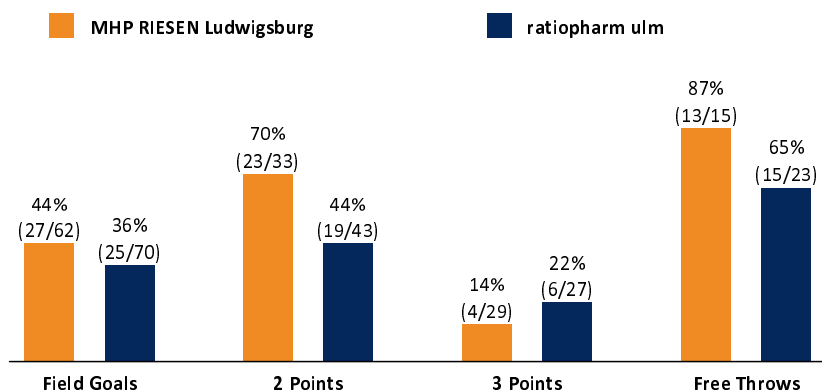

ULM - ratiopharm ulm (Coach: LAKOVIC Jaka)

No.	Name	Min	PTS	2 Points	3 Points	Field Goals	Free Throws	OR	DR	TR	AS	ST	TO	BS	SB	PF	FD	EFF	+/-	
*1	HARVEY Tyler	21:56	0	0/2 (0%)	0/6 (0%)	0/8 (0%)			3	3	2					2	1	-3	-10	
6	GÜNTHER Per	18:04	8	2/2 (100%)	0/2 (0%)	2/4 (50%)	4/4 (100%)				4		1				3	9	10	
10	PHILIPPS Christoph	13:34	0					1	1	2	1		1	1		1		3	16	
13	BRETZEL Nicolas	DNP																		
*17	OBST Andreas	19:01	3	0/2 (0%)	1/2 (50%)	1/4 (25%)			1	1	1		1			1	3	1	-9	
*20	GOODWIN Archie	26:26	9	3/5 (60%)	0/4 (0%)	3/9 (33%)	3/8 (38%)	4	3	7	2	1	4		2	1	5	4	-16	
*21	OSETKOWSKI Dylan	17:06	4	2/9 (22%)	0/1 (0%)	2/10 (20%)		1	1	2	1	1			2	3	3	0	-6	
22	KLEPEISZ Thomas	20:59	6	0/2 (0%)	2/5 (40%)	2/7 (29%)		1		1	1	1	1			2		3	9	
27	KRIMMER Moritz	DNP																		
33	HECKMANN Patrick	27:34	16	5/10 (50%)	1/2 (50%)	6/12 (50%)	3/5 (60%)	4	4	8	2				1	4	5	18	4	
34	SCHILLING Gavin	8:41	6	2/4 (50%)		2/4 (50%)	2/2 (100%)	2		2	1					4	1	7	2	
*35	WILLIS Derek	26:39	19	5/7 (71%)	2/5 (40%)	7/12 (58%)	3/4 (75%)	8	6	14	2		2		1	2	4	27	0	
Team / Coach								2		2							2			
Totals			200:00	71	19/43 (44%)	6/27 (22%)	25/70 (36%)	15/23 (65%)	23	19	42	17	3	10	1	6	20	25	71	0

LUD	ULM
16 / 26 / 42	23 / 19 / 42
17	Assists
25	Fouls
20	Fouls Drawn
15	Turnovers
5	Steals
46	Points in the Paint
16	Second Chance Points
6	Fast Break Points
10 (17:7)	Biggest Lead
11-0 (17:7)	Biggest Scoring Run
	Lead Changes: 14
	Times Tied: 8

EASYCREDIT-BBL.DE

Alle offiziellen Statistiken der easyCredit BBL, Daten, Rekorde uvm. gibt es auf easyCredit-BBL.de! News, Stats, Tabelle und Spielplan für unterwegs: Kostenfrei für iOS und Android in der offiziellen Liga-App!

MAGENTA SPORT

Keinen Korb mehr verpassen - Alle Spiele der easyCredit BBL und des MagentaSport BBL Pokals LIVE und in HD! Das größte Basketball-Angebot Deutschlands zuhause und mobil! www.MagentaSport.de

LEGEND
Min Minutes Played   DR Defensive Rebounds   AS Assists   BS Blocked Shots   PF Fouls   +/- Plus-Minus-Rating
DNP Did Not Play   OR Offensive Rebounds   ST Steals   SB Shots Blocked   FD Fouls Drawn   * Starters
PTS Points   TR Total Rebounds   TO Turnovers   EFF Efficiency = ((PTS + TR + AS + ST + BS) - ((FGA - FGM) + (FTA - FTM) + TO))