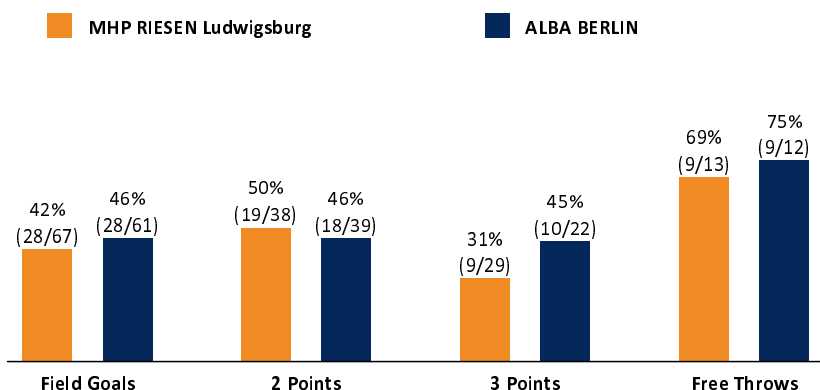

MHP RIESEN Ludwigsburg 74 : 75

ALBA BERLIN

Referee: RODRIGUEZ Toni
Umpires: PANTHER Anne / BITTNER Steve
Commissioner: GINTSCHEL Winfried

MÜNCHEN, Audi Dome, SO 28 JUN 2020, 15:00, Game-ID: 25150

Scoreboard table showing Q1, Q2, Q3, Q4 scores for LUD and BER.

LUD - MHP RIESEN Ludwigsburg (Coach: PATRICK John)

Main player statistics table for LUD, including columns for No., Name, Min, PTS, 2 Points, 3 Points, Field Goals, Free Throws, and various rebound/steal metrics.

BER - ALBA BERLIN (Coach: GARCIA RENESES Alejandro)

Main player statistics table for BER, including columns for No., Name, Min, PTS, 2 Points, 3 Points, Field Goals, Free Throws, and various rebound/steal metrics.

Summary table comparing LUD and BER on various team statistics like Rebounds, Assists, Fouls, Turnovers, Steals, Points in the Paint, etc.

EASYCREDIT-BBL.DE

Alle offiziellen Statistiken der easyCredit BBL, Daten, Rekorde uvm. gibt es auf easyCredit-BBL.de! News, Stats, Tabelle und Spielplan für unterwegs: Kostenfrei für iOS und Android in der offiziellen Liga-App!

MAGENTA SPORT

Keinen Korb mehr verpassen - Alle Spiele der easyCredit BBL und des MagentaSport BBL Pokals LIVE und in HD! Das größte Basketball-Angebot Deutschlands zuhause und mobil! www.MagentaSport.de

LEGEND: Min Minutes Played, DR Defensive Rebounds, AS Assists, BS Blocked Shots, PF Fouls, +/- Plus-Minus-Rating, DNP Did Not Play, OR Offensive Rebounds, ST Steals, SB Shots Blocked, FD Fouls Drawn, * Starters, PTS Points, TR Total Rebounds, TO Turnovers, EFF Efficiency = ((PTS + TR + AS + ST + BS) - ((FGA - FGM) + (FTA - FTM) + TO))