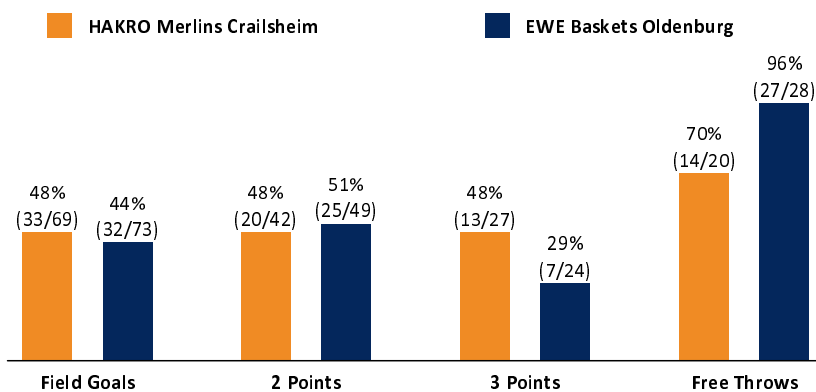

OLD - EWE Baskets Oldenburg (Coach: DRIJENCIC Mladen)

No.	Name	Min	PTS	2 Points	3 Points	Field Goals	Free Throws	OR	DR	TR	AS	ST	TO	BS	SB	PF	FD	EFF	+/-	
*3	HOBBS Braydon	35:02	9	2/3 (67%)	1/8 (13%)	3/11 (27%)	2/2 (100%)	1	5	6	5	1				2	3	13	9	
4	BLAKES Gerry	17:12	10	3/6 (50%)	0/1 (0%)	3/7 (43%)	4/4 (100%)	1	3	4	1	1	1			2	3	11	-1	
5	SEARS Justin	10:29	2	1/3 (33%)		1/3 (33%)		1	1	2			3	1				0	-3	
*9	TADDA Karsten	29:25	4	1/4 (25%)		1/4 (25%)	2/2 (100%)		1	1	3					5	2	5	16	
11	McCLAIN Kevin	8:21	0	0/1 (0%)	0/1 (0%)	0/2 (0%)			1	1			3		1	2		-4	-14	
15	KEBEN Marcel	DNP																		
*23	PAULDING Rickey	45:00	32	5/8 (63%)	4/7 (57%)	9/15 (60%)	10/10 (100%)	2	3	5		2	1			1	7	32	5	
*24	MAHALBASIC Rasid	30:51	14	4/8 (50%)	0/1 (0%)	4/9 (44%)	6/7 (86%)	4	10	14	5	1	6	2		4	5	24	10	
*33	SCHWETHELM Philipp	16:11	6	3/5 (60%)	0/2 (0%)	3/7 (43%)		2		2						1		4	3	
45	BOOTHE Nathan	32:29	21	6/11 (55%)	2/4 (50%)	8/15 (53%)	3/3 (100%)	5	6	11	1		5			3	3	21	0	
Team / Coach								2	1	3			1				2			
Totals			225:00	98	25/49 (51%)	7/24 (29%)	32/73 (44%)	27/28 (96%)	18	31	49	15	5	20	3	1	20	23	108	5

CRA	OLD
6 / 21 / 27	18 / 31 / 49
21	Assists
23	Fouls
20	Fouls Drawn
14	Turnovers
6	Steals
32	Points in the Paint
2	Second Chance Points
7	Fast Break Points
13 (31:18)	Biggest Lead
8-0 (31:18)	Biggest Scoring Run
	Lead Changes: 4
	Times Tied: 5

EASYCREDIT-BBL.DE

Alle offiziellen Statistiken der easyCredit BBL, Daten, Rekorde uvm. gibt es auf easyCredit-BBL.de! News, Stats, Tabelle und Spielplan für unterwegs: Kostenfrei für iOS und Android in der offiziellen Liga-App!

MAGENTA SPORT

Keinen Korb mehr verpassen - Alle Spiele der easyCredit BBL und des MagentaSport BBL Pokals LIVE und in HD! Das größte Basketball-Angebot Deutschlands zuhause und mobil! www.MagentaSport.de

LEGEND
Min Minutes Played   DR Defensive Rebounds   AS Assists   BS Blocked Shots   PF Fouls   +/- Plus-Minus-Rating
DNP Did Not Play   OR Offensive Rebounds   ST Steals   SB Shots Blocked   FD Fouls Drawn   * Starters
PTS Points   TR Total Rebounds   TO Turnovers   EFF Efficiency = ((PTS + TR + AS + ST + BS) - ((FGA - FGM) + (FTA - FTM) + TO))