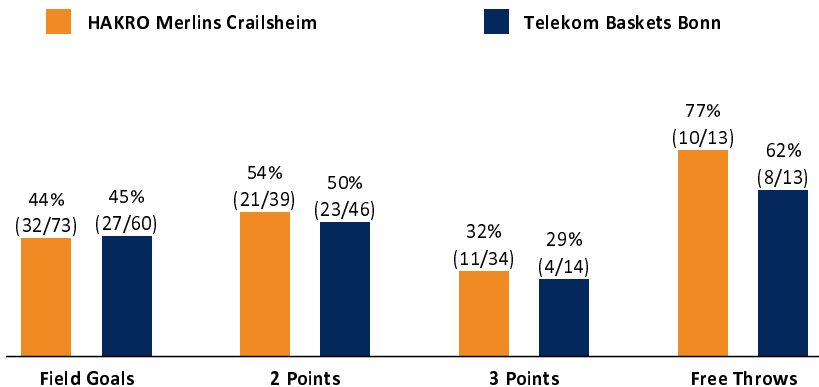

BON - Telekom Baskets Bonn (Coach: PÄCH Thomas)

No.	Name	Min	PTS	2 Points	3 Points	Field Goals	Free Throws	OR	DR	TR	AS	ST	TO	BS	SB	PF	FD	EFF	+/-	
1	SAIBOU Joshiko	19:11	3	0/6 (0%)	1/2 (50%)	1/8 (13%)		1	3	4	1	1	1	1	1	2	1	2	-10	
2	McKINNEY-JONES Trey	15:23	2	1/1 (100%)	0/2 (0%)	1/3 (33%)			2	2				1		3		3	0	
*3	LAWRENCE Eugene	20:49	4	2/2 (100%)	0/2 (0%)	2/4 (50%)	0/1 (0%)		3	3	7		5			1	2	6	-9	
8	LISCHKA Benjamin	13:16	7	3/5 (60%)		3/5 (60%)	1/2 (50%)	1	1	2		1				3	1	7	-2	
9	FRAZIER Branden	28:43	14	3/5 (60%)	2/4 (50%)	5/9 (56%)	2/4 (50%)				2	3	4				5	9	-3	
*12	BREUNIG Martin	21:11	12	6/12 (50%)		6/12 (50%)		2	1	3	1				1	2	1	10	-6	
*13	POLAS BARTOLO Yorman	26:44	9	3/7 (43%)	0/1 (0%)	3/8 (38%)	3/4 (75%)	2	5	7	1		2			1	2	9	-17	
*15	BROWN Alec	10:37	4	2/2 (100%)		2/2 (100%)		1	1	2			1	1		4		6	-16	
*23	SIMONS Benjamin	27:00	3	0/1 (0%)	1/3 (33%)	1/4 (25%)			2	2	1	2	3				1	2	-24	
41	ZIMMERMAN Stephen	17:06	8	3/5 (60%)		3/5 (60%)	2/2 (100%)	2	2	4	4		2	1			3	13	-8	
Team / Coach								3	7	10							10			
Totals			200:00	66	23/46 (50%)	4/14 (29%)	27/60 (45%)	8/13 (62%)	12	27	39	17	7	18	4	2	16	16	77	-19

CRA	BON
14 / 23 / 37	12 / 27 / 39
21	17
16	16
16	16
12	18
13	7
40	42
10	10
22	2
20 (58:38)	1 (1:2)
10-0 (58:38)	7-0 (32:25)
	Lead Changes: 2
	Times Tied: 0

EASycRedit-BBL.DE

Alle offiziellen Statistiken der easyCredit BBL, Daten, Rekorde uvm. gibt es auf easyCredit-BBL.de! News, Stats, Tabelle und Spielplan für unterwegs: Kostenfrei für iOS und Android in der offiziellen Liga-App!

MAGENTA SPORT

Keinen Korb mehr verpassen - Alle Spiele der easyCredit BBL und des MagentaSport BBL Pokals LIVE und in HD! Das größte Basketball-Angebot Deutschlands zuhause und mobil! www.MagentaSport.de

LEGEND

Min Minutes Played   DR Defensive Rebounds   AS Assists   BS Blocked Shots   PF Fouls   +/- Plus-Minus-Rating
DNP Did Not Play   OR Offensive Rebounds   ST Steals   SB Shots Blocked   FD Fouls Drawn   * Starters
PTS Points   TR Total Rebounds   TO Turnovers   EFF Efficiency = ((PTS + TR + AS + BS) - ((FGA - FGM) + (FTA - FTM) + TO))