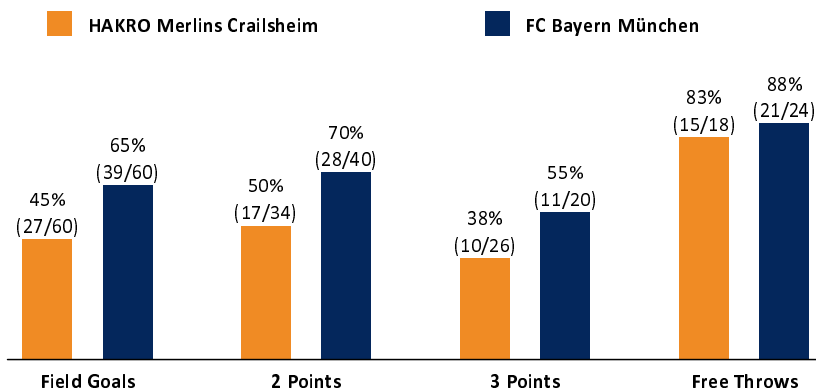

FCB - FC Bayern München (Coach: KOSTIC Oliver)

No.	Name	Min	PTS	2 Points	3 Points	Field Goals	Free Throws	OR	DR	TR	AS	ST	TO	BS	SB	PF	FD	EFF	+/-	
5	BRAY Thomas Joseph	15:38	5	1/1 (100%)	1/2 (50%)	2/3 (67%)			1	1	1		2			3	1	4	12	
7	KING Alex	16:21	8	2/2 (100%)	1/1 (100%)	3/3 (100%)	1/2 (50%)		1	1	2	1				1	1	11	11	
*8	KOPONEN Petteri	21:45	9		3/5 (60%)	3/5 (60%)			2	2	4	2	1			3	2	14	16	
*11	LUCIC Vladimir	20:09	14	3/4 (75%)	1/2 (50%)	4/6 (67%)	5/5 (100%)		2	2		1		1			5	16	15	
12	LO Maodo	19:52	17	2/3 (67%)	3/5 (60%)	5/8 (63%)	4/4 (100%)				1	1					2	16	26	
16	ZIPSER Paul	15:53	9	4/6 (67%)	0/1 (0%)	4/7 (57%)	1/1 (100%)	3	3	6	2		1			3	2	13	22	
21	FLACCADORI Diego	7:33	7	1/1 (100%)	1/1 (100%)	2/2 (100%)	2/2 (100%)					1	1	1			1	8	5	
*22	BARTHEL Danilo	21:43	6	3/6 (50%)	0/1 (0%)	3/7 (43%)		3	2	5	4	2	1		2	1	1	12	12	
*25	AKPINAR Ismet	13:50	9	2/2 (100%)	1/2 (50%)	3/4 (75%)	2/2 (100%)		1	1	2		2			4	3	9	0	
*26	LESSORT Mathias	21:57	20	7/10 (70%)		7/10 (70%)	6/8 (75%)	4	5	9	2	1	3	1		2	6	25	4	
31	SISKO Zan Mark	7:16	0								5							5	5	
43	RADOSEVIC Leon	18:03	6	3/5 (60%)		3/5 (60%)			1	1	3	1	2		1		1	7	27	
Team / Coach									5	5							5			
Totals			200:00	110	28/40 (70%)	11/20 (55%)	39/60 (65%)	21/24 (88%)	10	23	33	26	10	13	3	3	17	25	145	31

CRA	FCB
9 / 13 / 22	10 / 23 / 33
15	26
25	17
17	25
19	13
11	10
26	50
9	15
13	10
3 (5:2)	32 (71:103)
6-0 (17:26)	15-0 (11:26)
Lead Changes: 2	
Times Tied: 2	

EASYCREDIT-BBL.DE

Alle offiziellen Statistiken der easyCredit BBL, Daten, Rekorde uvm. gibt es auf easyCredit-BBL.de! News, Stats, Tabelle und Spielplan für unterwegs: Kostenfrei für iOS und Android in der offiziellen Liga-App!

MAGENTA SPORT

Keinen Korb mehr verpassen - Alle Spiele der easyCredit BBL und des MagentaSport BBL Pokals LIVE und in HD! Das größte Basketball-Angebot Deutschlands zuhause und mobil! www.MagentaSport.de

LEGEND

Min Minutes Played   DR Defensive Rebounds   AS Assists   BS Blocked Shots   PF Fouls   +/- Plus-Minus-Rating
DNP Did Not Play   OR Offensive Rebounds   ST Steals   SB Shots Blocked   FD Fouls Drawn   * Starters
PTS Points   TR Total Rebounds   TO Turnovers   EFF Efficiency = ((PTS + TR + AS + ST + BS) - ((FGA - FGM) + (FTA - FTM) + TO))