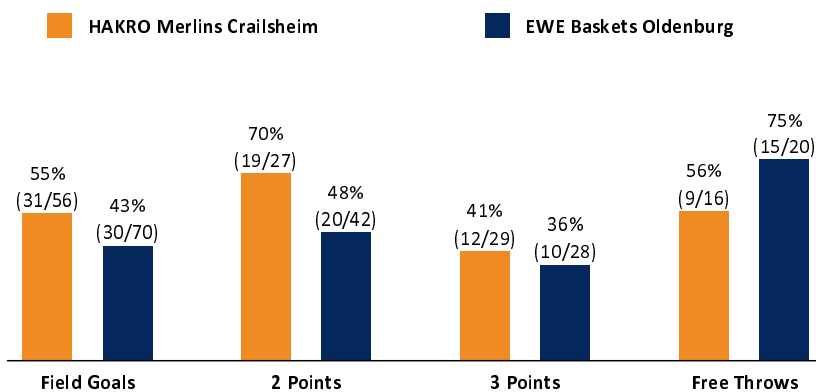

OLD - EWE Baskets Oldenburg (Coach: DRIJENCIC Mladen)

No.	Name	Min	PTS	2 Points	3 Points	Field Goals	Free Throws	OR	DR	TR	AS	ST	TO	BS	SB	PF	FD	EFF	+/-
2	MOORE Armani	11:59	0	0/1 (0%)		0/1 (0%)		1	1	2	2		1			2	2	2	-3
*3	HOBBS Braydon	22:18	6	0/1 (0%)	1/4 (25%)	1/5 (20%)	3/4 (75%)	2	2	4	3	2	1				2	9	5
*9	TADDA Karsten	26:15	8	1/1 (100%)	2/5 (40%)	3/6 (50%)		2	1	3	1	1	1			2	1	9	4
12	DRIJENCIC Robert	10:16	2	1/2 (50%)	0/1 (0%)	1/3 (33%)			2	2						2		2	-4
15	KEßEN Marcel	5:47	2	1/3 (33%)		1/3 (33%)									1	1		0	0
18	HOLLATZ Jacob	4:13	0		0/1 (0%)	0/1 (0%)					1							0	2
21	AMAIZE Robin	11:53	8	0/2 (0%)	2/2 (100%)	2/4 (50%)	2/2 (100%)	1	2	3	2		1			1	3	10	3
*23	PAULDING Rickey	25:02	11	1/6 (17%)	3/6 (50%)	4/12 (33%)			1	1	2		1					5	2
*24	MAHALBASIC Rasid	24:24	19	7/12 (58%)		7/12 (58%)	5/8 (63%)	3	7	10	2	1	3			3	6	21	5
*33	SCHWETHELM Philipp	12:13	3	0/1 (0%)	1/3 (33%)	1/4 (25%)		1	4	5	2	2	1		1			8	2
45	BOOTHE Nathan	25:37	16	5/7 (71%)	1/4 (25%)	6/11 (55%)	3/4 (75%)	4	2	6	3	1	1			2	3	19	0
55	LARSON Tyler	20:03	10	4/6 (67%)	0/2 (0%)	4/8 (50%)	2/2 (100%)	2	2	2	1		1			1	3	8	-6
Team / Coach								2		2			1						1
Totals		200:00	85	20/42 (48%)	10/28 (36%)	30/70 (43%)	15/20 (75%)	16	24	40	19	7	12		2	14	20	94	2

CRA	OLD
3 / 27 / 30	16 / 24 / 40
23	19
20	14
14	20
15	12
5	7
34	32
4	15
4	10
2 (60:58)	10 (29:39)
8-0 (60:58)	6-0 (16:22)
Lead Changes: 16	
Times Tied: 9	

EASYCREDIT-BBL.DE

Alle offiziellen Statistiken der easyCredit BBL, Daten, Rekorde uvm. gibt es auf easyCredit-BBL.de! News, Stats, Tabelle und Spielplan für unterwegs: Kostenfrei für iOS und Android in der offiziellen Liga-App!

MAGENTA SPORT

Keinen Korb mehr verpassen - Alle Spiele der easyCredit BBL und des MagentaSport BBL Pokals LIVE und in HD! Das größte Basketball-Angebot Deutschlands zuhause und mobil! www.MagentaSport.de

LEGEND
Min Minutes Played   DR Defensive Rebounds   AS Assists   BS Blocked Shots   PF Fouls   +/- Plus-Minus-Rating
DNP Did Not Play   OR Offensive Rebounds   ST Steals   SB Shots Blocked   FD Fouls Drawn   * Starters
PTS Points   TR Total Rebounds   TO Turnovers   EFF Efficiency = ((PTS + TR + AS + ST + BS) - ((FGA - FGM) + (FTA - FTM) + TO))