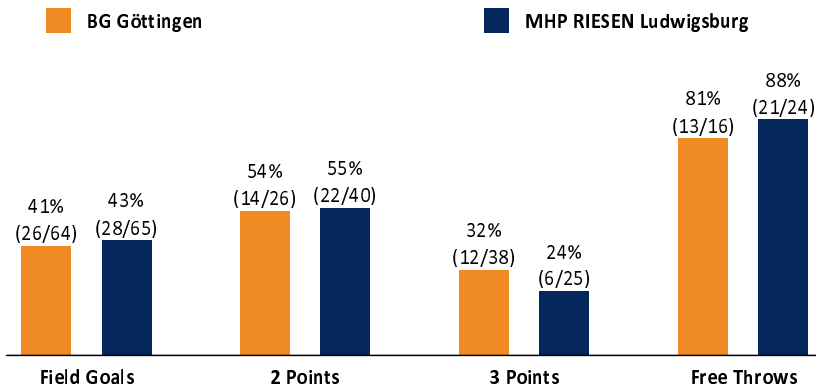

BG Göttingen

77 : 83 MHP RIESEN Ludwigsburg

Referee: REITER Moritz
Umpires: KRAUSE Oliver / FINGERLING Stefan
Commissioner:

Attendance: 2.813
Göttingen, Sparkassen-Arena / LOKHALLE (3.447 Plätze), SA 26 OKT 2019, 18:00, Game-ID: 24019

Scoreboard table showing Q1, Q2, Q3, Q4 scores for GOT and LUD.

GOT - BG Göttingen (Coach: ROIJAKKERS Johan)

Main player statistics table for GOT, including columns for No., Name, Min, PTS, 2 Points, 3 Points, Field Goals, Free Throws, and various rebound/assist metrics.

Summary table comparing GOT and LUD on metrics like Rebounds, Assists, Fouls, Turnovers, Steals, Points in the Paint, Second Chance Points, Fast Break Points, Biggest Lead, Biggest Scoring Run, Lead Changes, and Times Tied.