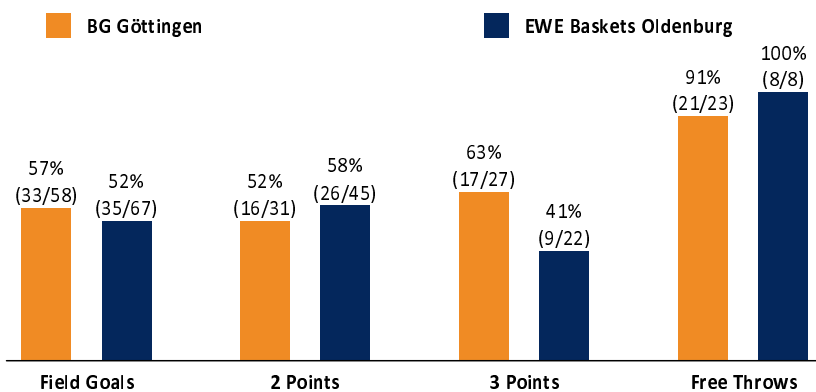

BG Göttingen

104 : 87 EWE Baskets Oldenburg

Referee: RODRIGUEZ SORIANO Toni
Umpires: STREIT Enrico / HODZIC Nermin
Commissioner: EICHHORN Christian

Attendance: 2.613
Göttingen, Sparkassen-Arena / LOKHALLE (3.447 Plätze), SO 10 NOV 2019, 15:00, Game-ID: 24038

Scoreboard table showing Q1, Q2, Q3, Q4 scores for GOT and OLD.

GOT - BG Göttingen (Coach: ROJJAKKERS Johan)

Main player statistics table for GOT - BG Göttingen with columns for No., Name, Min, PTS, 2 Points, 3 Points, Field Goals, Free Throws, and various rebound/steal metrics.

OLD - EWE Baskets Oldenburg (Coach: DRIJENCIC Milad)

Main player statistics table for OLD - EWE Baskets Oldenburg with columns for No., Name, Min, PTS, 2 Points, 3 Points, Field Goals, Free Throws, and various rebound/steal metrics.

Summary table comparing GOT and OLD on various metrics like Rebounds, Assists, Fouls, Turnovers, Steals, Points in the Paint, etc.

EASYCREDIT-BBL.DE

Alle offiziellen Statistiken der easyCredit BBL, Daten, Rekorde uvm. gibt es auf easyCredit-BBL.de! News, Stats, Tabelle und Spielplan für unterwegs: Kostenlos für iOS und Android in der offiziellen Liga-App!

MAGENTA SPORT

Keinen Korb mehr verpassen - Alle Spiele der easyCredit BBL und des MagentaSport BBL Pokals LIVE und in HD! Das größte Basketball-Angebot Deutschlands zuhause und mobil! www.MagentaSport.de

LEGEND
Min Minutes Played, DR Defensive Rebounds, AS Assists, BS Blocked Shots, PF Fouls, +/- Plus-Minus-Rating
DNP Did Not Play, OR Offensive Rebounds, ST Steals, SB Shots Blocked, FD Fouls Drawn, * Starters
PTS Points, TR Total Rebounds, TO Turnovers, EFF Efficiency = ((PTS + TR + AS + ST + BS) - ((FGA - FGM) + (FTA - FTM) + TO))