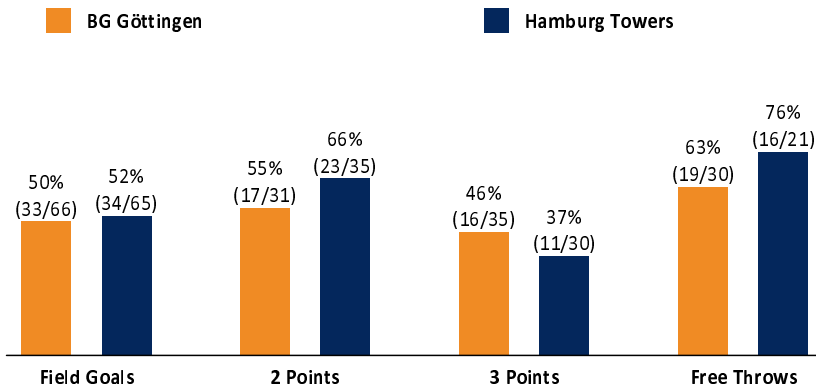

BG Göttingen

101 : 95

Hamburg Towers

Referee: FRITZ Clemens
Umpires: STREIT Enrico / KATTUR Radeesh
Commissioner: HORN Markus

Attendance: 3.447
Göttingen, Sparkassen-Arena / LOKHALLE (3.447 Plätze), SA 7 MRZ 2020, 20:30, Game-ID: 24155

Scoreboard table showing Q1, Q2, Q3, Q4 scores for GOT and HAM.

GOT - BG Göttingen (Coach: ROIJAKKERS Johan)

Main player statistics table for GOT - BG Göttingen with columns for No., Name, Min, PTS, 2 Points, 3 Points, Field Goals, Free Throws, OR, DR, TR, AS, ST, TO, BS, SB, PF, FD, EFF, +/-.

HAM - Hamburg Towers (Coach: TAYLOR Mike)

Main player statistics table for HAM - Hamburg Towers with columns for No., Name, Min, PTS, 2 Points, 3 Points, Field Goals, Free Throws, OR, DR, TR, AS, ST, TO, BS, SB, PF, FD, EFF, +/-.

Summary statistics table comparing GOT and HAM across various categories like Rebounds, Assists, Fouls, etc.

EASYCREDIT-BBL.DE

Alle offiziellen Statistiken der easyCredit BBL, Daten, Rekorde uvm. gibt es auf easyCredit-BBL.de! News, Stats, Tabelle und Spielplan für unterwegs: Kostenfrei für iOS und Android in der offiziellen Liga-App!

MAGENTA SPORT

Keinen Korb mehr verpassen - Alle Spiele der easyCredit BBL und des MagentaSport BBL Pokals LIVE und in HD! Das größte Basketball-Angebot Deutschlands zuhause und mobil! www.MagentaSport.de

LEGEND: Min Minutes Played, DR Defensive Rebounds, AS Assists, BS Blocked Shots, PF Fouls, +/- Plus-Minus-Rating, DNP Did Not Play, OR Offensive Rebounds, ST Steals, SB Shots Blocked, FD Fouls Drawn, * Starters, PTS Points, TR Total Rebounds, TO Turnovers, EFF Efficiency = ((PTS + TR + AS + ST + BS) - ((FGA - FGM) + (FTA - FTM) + TO))