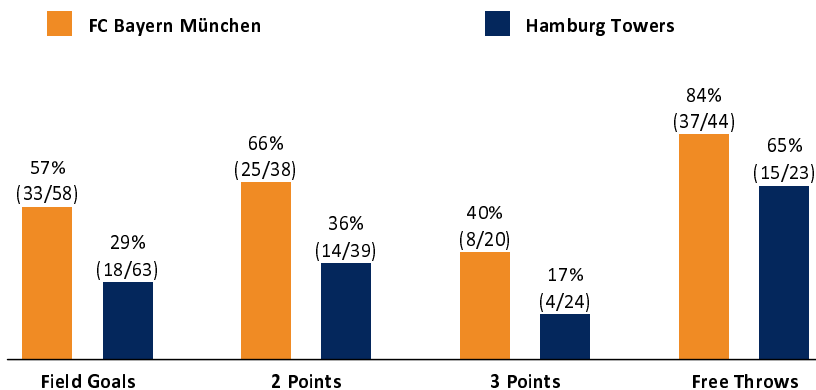

FC Bayern München 111 : 55

Hamburg Towers

Referee: FRITZ Clemens
Umpires: MADINGER Christof / BITTNER Steve
Commissioner: KINDERVATER Max

Attendance: 5.704
München, Audi Dome (6.594 Plätze), MO 30 SEP 2019, 20:30, Game-ID: 23991

Scoreboard table showing quarters Q1, Q2, Q3, Q4 for FCB and HAM.

FCB - FC Bayern München (Coach: RADONJIC Dejan)

Main player statistics table for FC Bayern München including columns for No., Name, Min, PTS, 2 Points, 3 Points, Field Goals, Free Throws, OR, DR, TR, AS, ST, TO, BS, SB, PF, FD, EFF, +/-.

HAM - Hamburg Towers (Coach: TAYLOR Mike)

Main player statistics table for Hamburg Towers including columns for No., Name, Min, PTS, 2 Points, 3 Points, Field Goals, Free Throws, OR, DR, TR, AS, ST, TO, BS, SB, PF, FD, EFF, +/-.

Summary statistics table comparing FCB and HAM across various metrics like Rebounds, Assists, Fouls, Turnovers, Steals, etc.

EASycREDIT-BBL.DE

Alle offiziellen Statistiken der easycCredit BBL, Daten, Rekorde uvm. gibt es auf easycCredit-BBL.de! News, Stats, Tabelle und Spielplan für unterwegs: Kostenlos für iOS und Android in der offiziellen Liga-App!

MAGENTA SPORT

Keinen Korb mehr verpassen - Alle Spiele der easycCredit BBL und des MagentaSport BBL Pokals LIVE und in HD! Das größte Basketball-Angebot Deutschlands zuhause und mobil! www.MagentaSport.de

LEGEND
Min Minutes Played
DNP Did Not Play
PTS Points
DR Defensive Rebounds
OR Offensive Rebounds
TR Total Rebounds
AS Assists
ST Steals
TO Turnovers
BS Blocked Shots
SB Shots Blocked
EFF Efficiency = ((PTS + TR + AS + ST + BS) - ((FGA - FGM) + (FTA - FTM) + TO))
PF Fouls
FD Fouls Drawn
+/- Plus-Minus-Rating
* Starters