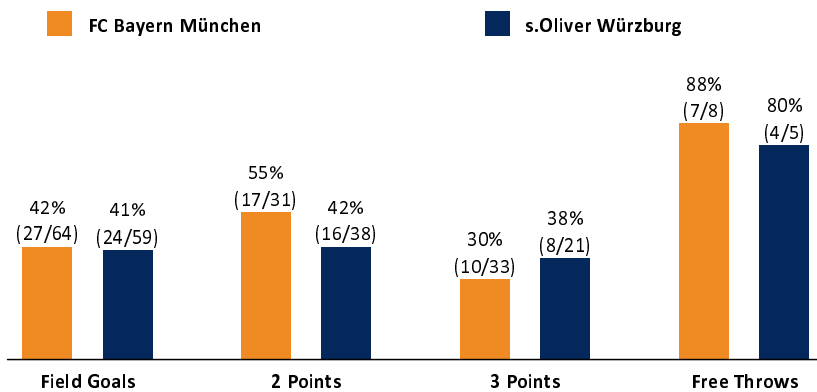

FC Bayern München

71 : 60

s.Oliver Würzburg

Referee: MATIP Martin
Umpires: RODRIGUEZ Toni / BRENDEL Nicolas
Commissioner:

Attendance: 5.630
München, Audi Dome (6.500 Plätze), SO 2 FEB 2020, 15:00, Game-ID: 24126

Scoreboard table showing Q1, Q2, Q3, Q4 scores for FCB and WUE.

FCB - FC Bayern München (Coach: KOSTIC Oliver)

Main player statistics table for FC Bayern München including columns for No., Name, Min, PTS, 2 Points, 3 Points, Field Goals, Free Throws, OR, DR, TR, AS, ST, TO, BS, SB, PF, FD, EFF, +/-.

WUE - s.Oliver Würzburg (Coach: WUCHERER Denis)

Main player statistics table for s.Oliver Würzburg including columns for No., Name, Min, PTS, 2 Points, 3 Points, Field Goals, Free Throws, OR, DR, TR, AS, ST, TO, BS, SB, PF, FD, EFF, +/-.

Summary statistics table comparing FCB and WUE across various metrics like Rebounds, Assists, Fouls, etc.

EASYCREDIT-BBL.DE

Alle offiziellen Statistiken der easyCredit BBL, Daten, Rekorde uvm. gibt es auf easyCredit-BBL.de! News, Stats, Tabelle und Spielplan für unterwegs: Kostenlos für iOS und Android in der offiziellen Liga-App!

MAGENTA SPORT

Keinen Korb mehr verpassen - Alle Spiele der easyCredit BBL und des MagentaSport BBL Pokals LIVE und in HD! Das größte Basketball-Angebot Deutschlands zuhause und mobil! www.MagentaSport.de

LEGEND
Min Minutes Played
DNP Did Not Play
PTS Points
DR Defensive Rebounds
OR Offensive Rebounds
TR Total Rebounds
AS Assists
ST Steals
TO Turnovers
BS Blocked Shots
SB Shots Blocked
EFF Efficiency = ((PTS + TR + AS + ST + BS) - ((FGA - FGM) + (FTA - FTM) + TO))
PF Fouls
FD Fouls Drawn
+/- Plus-Minus-Rating
* Starters