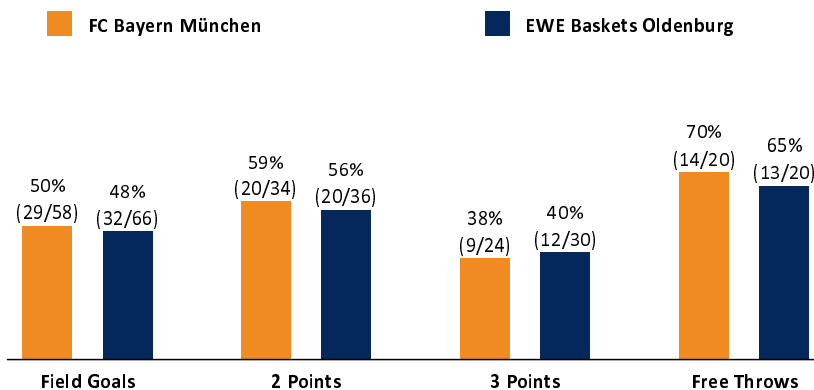

OLD - EWE Baskets Oldenburg (Coach: DRIJENCIC Mladen)

No.	Name	Min	PTS	2 Points	3 Points	Field Goals	Free Throws	OR	DR	TR	AS	ST	TO	BS	SB	PF	FD	EFF	+/-	
*3	HOBBS Braydon	19:51	12	2/3 (67%)	2/7 (29%)	4/10 (40%)	2/2 (100%)	2	3	5	1	2	3			2	2	11	10	
*9	TADDA Karsten	27:29	5	1/1 (100%)	1/2 (50%)	2/3 (67%)		1		1	4	2				2	1	11	12	
12	DRIJENCIC Robert	0:04	0													1		0	-2	
15	KEBEN Marcel	DNP																		
18	HOLLATZ Jacob	1:55	2	1/1 (100%)		1/1 (100%)						1				2		3	2	
21	AMAIZE Robin	19:31	15	3/4 (75%)	3/3 (100%)	6/7 (86%)	0/1 (0%)	1		1		2	2			4	1	14	6	
*23	PAULDING Rickey	27:04	6	2/4 (50%)	0/3 (0%)	2/7 (29%)	2/5 (40%)		5	5	2		2				3	3	-6	
*24	MAHALBASIC Rasid	29:27	11	4/11 (36%)	1/3 (33%)	5/14 (36%)		2	6	8	6	1	2	1		2	3	16	1	
34	HUMMER Ian	24:46	12	2/5 (40%)	1/3 (33%)	3/8 (38%)	5/6 (83%)	3	3	6	2		1			4	4	13	3	
*45	BOOTHE Nathan	25:47	17	4/6 (67%)	3/3 (100%)	7/9 (78%)		2		2	1	1	1			4	2	18	12	
55	LARSON Tyler	24:06	9	1/1 (100%)	1/6 (17%)	2/7 (29%)	4/6 (67%)	2	2	4	6	1	3			3	3	10	2	
65	STANIC Filip	DNP																		
Team / Coach								2	3	5							5			
Totals			200:00	89	20/36 (56%)	12/30 (40%)	32/66 (48%)	13/20 (65%)	15	22	37	22	10	14	1		24	19	104	8

FCB	OLD
10 / 22 / 32	15 / 22 / 37
19	22
20	24
24	19
16	14
9	10
32	30
10	13
9	11
9 (56:47)	14 (66:80)
7-0 (75:82)	14-0 (66:80)
Lead Changes: 17	
Times Tied: 9	

EASYCREDIT-BBL.DE

Alle offiziellen Statistiken der easyCredit BBL, Daten, Rekorde uvm. gibt es auf easyCredit-BBL.de! News, Stats, Tabelle und Spielplan für unterwegs: Kostenfrei für iOS und Android in der offiziellen Liga-App!

MAGENTA SPORT

Keinen Korb mehr verpassen - Alle Spiele der easyCredit BBL und des MagentaSport BBL Pokals LIVE und in HD! Das größte Basketball-Angebot Deutschlands zuhause und mobil! www.MagentaSport.de

LEGEND
Min Minutes Played   DR Defensive Rebounds   AS Assists   BS Blocked Shots   PF Fouls   +/- Plus-Minus-Rating
DNP Did Not Play   OR Offensive Rebounds   ST Steals   SB Shots Blocked   FD Fouls Drawn   * Starters
PTS Points   TR Total Rebounds   TO Turnovers   EFF Efficiency = ((PTS + TR + AS + ST + BS) - ((FGA - FGM) + (FTA - FTM) + TO))