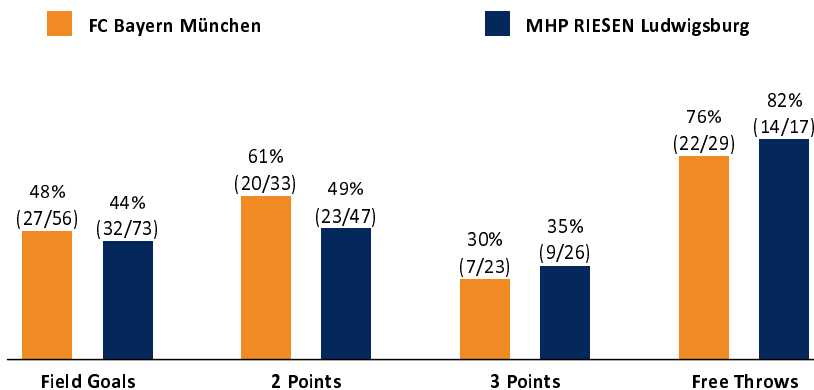

LUD - MHP RIESEN Ludwigsburg (Coach: PATRICK John)

No.	Name	Min	PTS	2 Points	3 Points	Field Goals	Free Throws	OR	DR	TR	AS	ST	TO	BS	SB	PF	FD	EFF	+/-	
*1	WEILER-BABB Nick	35:06	7	2/6 (33%)	1/7 (14%)	3/13 (23%)		1	4	5	1	1				2	1	4	3	
*3	SMITH Jaleen	32:30	13	1/4 (25%)	3/7 (43%)	4/11 (36%)	2/2 (100%)	2	3	5	6	1	2		1	4	2	16	2	
5	MYERS Teyvon	14:45	6	3/3 (100%)		3/3 (100%)			1	1	2	1	4			2	3	6	4	
*9	KNIGHT Marcos	35:54	17	6/17 (35%)	1/3 (33%)	7/20 (35%)	2/3 (67%)	6	5	11	1	4				1	3	19	10	
11	HERZOG Lukas	3:22	0															0	-4	
13	CAISIN Radii	4:30	0								1							1	5	
16	PATRICK Johannes	DNP																		
17	PATRICK Jacob	8:11	2	1/2 (50%)		1/2 (50%)					1				1			2	-9	
*18	WOHLFARTH-BOTTERMANN Jonas	11:32	7	3/4 (75%)		3/4 (75%)	1/2 (50%)	3	1	4			1		1	2	3	8	-15	
*20	WIMBUSH II Thomas	23:04	16	3/5 (60%)	2/5 (40%)	5/10 (50%)	4/4 (100%)	2		2	1	2	2	1		4	3	15	0	
30	BRASE Hans	23:25	18	4/5 (80%)	2/3 (67%)	6/8 (75%)	4/4 (100%)	1	5	6	1		1	2		2	4	24	17	
33	JACKSON Cameron	7:41	1	0/1 (0%)	0/1 (0%)	0/2 (0%)	1/2 (50%)					2	1			4	1	-1	7	
Team / Coach								2	1	3			1		1		2			
Totals			200:00	87	23/47 (49%)	9/26 (35%)	32/73 (44%)	14/17 (82%)	17	20	37	14	11	12	3	3	22	20	96	4

FCB	Rebounds OR/DR/TR	LUD
11 / 24 / 35		17 / 20 / 37
17	Assists	14
20	Fouls	22
21	Fouls Drawn	20
17	Turnovers	12
5	Steals	11
36	Points in the Paint	40
17	Second Chance Points	22
	Fast Break Points	2
11 (47:36)	Biggest Lead	6 (10:16)
9-0 (26:23)	Biggest Scoring Run	9-0 (10:16)
	Lead Changes:	9
	Times Tied:	5

EASYCREDIT-BBL.DE

Alle offiziellen Statistiken der easyCredit BBL, Daten, Rekorde uvm. gibt es auf easyCredit-BBL.de! News, Stats, Tabelle und Spielplan für unterwegs: Kostenfrei für iOS und Android in der offiziellen Liga-App!

MAGENTA SPORT

Keinen Korb mehr verpassen - Alle Spiele der easyCredit BBL und des MagentaSport BBL Pokals LIVE und in HD! Das größte Basketball-Angebot Deutschlands zuhause und mobil! www.MagentaSport.de

LEGEND

Min Minutes Played   DR Defensive Rebounds   AS Assists   BS Blocked Shots   PF Fouls   +/- Plus-Minus-Rating
DNP Did Not Play   OR Offensive Rebounds   ST Steals   SB Shots Blocked   FD Fouls Drawn   * Starters
PTS Points   TR Total Rebounds   TO Turnovers   EFF Efficiency = ((PTS + TR + AS + ST + BS) - ((FGA - FGM) + (FTA - FTM) + TO))