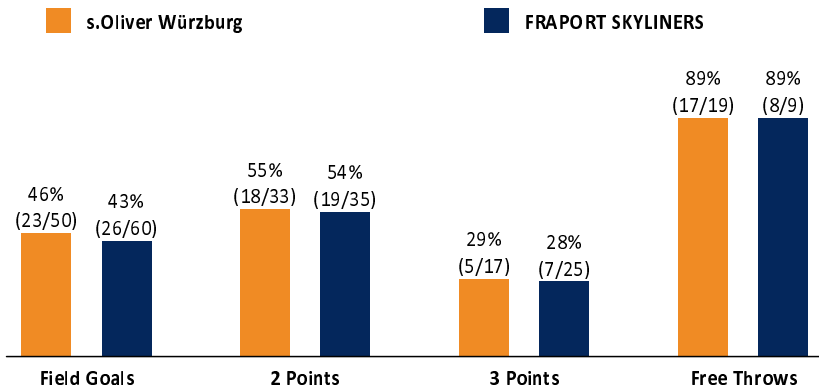

s.Oliver Würzburg

68 : 67

FRAPORT SKYLINERS

Referee: BARTH Benjamin
Umpires: STREIT Enrico / MUTAPCIC Armin
Commissioner: MOCZULSKI Darius

Attendance: 2.937
Würzburg, s.Oliver Arena (3.140 Plätze), SO 17 NOV 2019, 15:00, Game-ID: 24045

Scoreboard table showing Q1, Q2, Q3, Q4 scores for WUE and FRA.

WUE - s.Oliver Würzburg (Coach: WUCHERER Denis)

Main player statistics table for WUE, including columns for No., Name, Min, PTS, 2 Points, 3 Points, Field Goals, Free Throws, and various rebound and efficiency metrics.

FRA - FRAPORT SKYLINERS (Coach: GLEIM Sebastian)

Main player statistics table for FRA, including columns for No., Name, Min, PTS, 2 Points, 3 Points, Field Goals, Free Throws, and various rebound and efficiency metrics.

Summary table comparing WUE and FRA on various metrics like Rebounds, Assists, Fouls, Turnovers, Steals, Points in the Paint, etc.

EASYCREDIT-BBL.DE

Alle offiziellen Statistiken der easyCredit BBL, Daten, Rekorde uvm. gibt es auf easyCredit-BBL.de! News, Stats, Tabelle und Spielplan für unterwegs: Kostenlos für iOS und Android in der offiziellen Liga-App!

MAGENTA SPORT

Keinen Korb mehr verpassen - Alle Spiele der easyCredit BBL und des MagentaSport BBL Pokals LIVE und in HD! Das größte Basketball-Angebot Deutschlands zuhause und mobil! www.MagentaSport.de

LEGEND
Min Minutes Played
DNP Did Not Play
PTS Points
DR Defensive Rebounds
OR Offensive Rebounds
TR Total Rebounds
AS Assists
ST Steals
TO Turnovers
BS Blocked Shots
SB Shots Blocked
EFF Efficiency = ((PTS + TR + AS + ST + BS) - ((FGA - FGM) + (FTA - FTM) + TO))
PF Fouls
FD Fouls Drawn
+/- Plus-Minus-Rating
* Starters