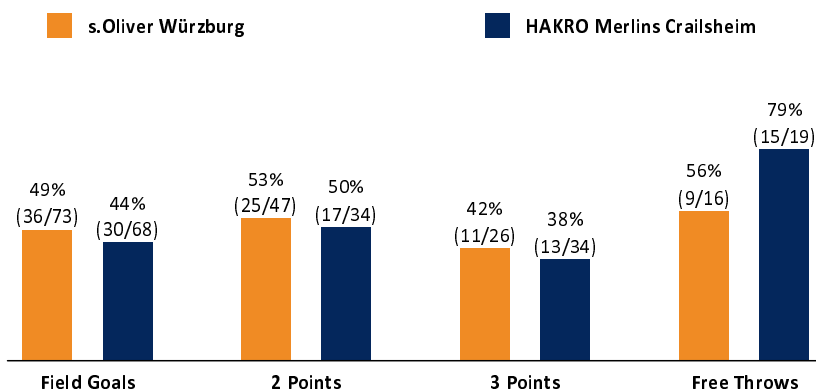

s.Oliver Würzburg

92 : 88 HAKRO Merlins Crailsheim

Referee: REITER Moritz
Umpires: HACK Johannes / MUTAPCIC Armin
Commissioner: EICHHORN Christian

Attendance: 3.140
Würzburg, s.Oliver Arena (3.140 Plätze), FR 20 DEZ 2019, 18:30, Game-ID: 24074

Scoreboard table showing quarters Q1-Q4 and OT1 for WUE and CRA.

WUE - s.Oliver Würzburg (Coach: WUCHERER Denis)

Main player statistics table for WUE, including columns for Name, Min, PTS, 2 Points, 3 Points, Field Goals, Free Throws, and various rebound/assist metrics.

CRA - HAKRO Merlins Crailsheim (Coach: IISALO Tuomas)

Main player statistics table for CRA, including columns for Name, Min, PTS, 2 Points, 3 Points, Field Goals, Free Throws, and various rebound/assist metrics.

Summary table comparing WUE and CRA on various metrics like Rebounds, Assists, Fouls, and Turnovers.

EASYCREDIT-BBL.DE

Alle offiziellen Statistiken der easyCredit BBL, Daten, Rekorde uvm. gibt es auf easyCredit-BBL.de! News, Stats, Tabelle und Spielplan für unterwegs: Kostenlos für iOS und Android in der offiziellen Liga-App!

MAGENTA SPORT

Keinen Korb mehr verpassen - Alle Spiele der easyCredit BBL und des MagentaSport BBL Pokals LIVE und in HD! Das größte Basketball-Angebot Deutschlands zuhause und mobil! www.MagentaSport.de

LEGEND
Min Minutes Played
DR Defensive Rebounds
AS Assists
BS Blocked Shots
PF Fouls
+/- Plus-Minus-Rating
DNP Did Not Play
OR Offensive Rebounds
ST Steals
SB Shots Blocked
FD Fouls Drawn
* Starters
PTS Points
TR Total Rebounds
TO Turnovers
EFF Efficiency = ((PTS + TR + AS + ST + BS) - ((FGA - FGM) + (FTA - FTM) + TO))