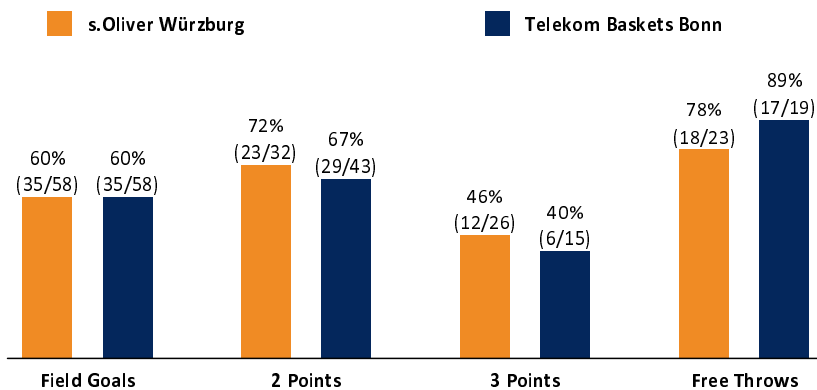

s.Oliver Würzburg

100 : 93

Telekom Baskets Bonn

Referee: MADINGER Christof
Umpires: STRAUBE Carsten / GUTTING Michael
Commissioner:

Attendance: 3.140
Würzburg, s.Oliver Arena (3.140 Plätze), SO 29 DEZ 2019, 18:00, Game-ID: 24092

Summary table showing scores by quarter (Q1-Q4) for WUE and BON.

WUE - s.Oliver Würzburg (Coach: WUCHERER Denis)

Main player statistics table for WUE, including columns for No., Name, Min, PTS, 2 Points, 3 Points, Field Goals, Free Throws, and various advanced stats.

BON - Telekom Baskets Bonn (Coach: PÄCH Thomas)

Main player statistics table for BON, including columns for No., Name, Min, PTS, 2 Points, 3 Points, Field Goals, Free Throws, and various advanced stats.

Summary table comparing WUE and BON across various categories like Rebounds, Assists, Fouls, Turnovers, Steals, etc.

EASYCREDIT-BBL.DE

Alle offiziellen Statistiken der easyCredit BBL, Daten, Rekorde uvm. gibt es auf easyCredit-BBL.de! News, Stats, Tabelle und Spielplan für unterwegs: Kostenfrei für iOS und Android in der offiziellen Liga-App!

MAGENTA SPORT

Keinen Korb mehr verpassen - Alle Spiele der easyCredit BBL und des MagentaSport BBL Pokals LIVE und in HD! Das größte Basketball-Angebot Deutschlands zuhause und mobil! www.MagentaSport.de

LEGEND
Min Minutes Played
DNP Did Not Play
PTS Points
DR Defensive Rebounds
OR Offensive Rebounds
TR Total Rebounds
AS Assists
ST Steals
TO Turnovers
BS Blocked Shots
SB Shots Blocked
EFF Efficiency = ((PTS + TR + AS + BS) - ((FGA - FGM) + (FTA - FTM) + TO))
PF Fouls
FD Fouls Drawn
+/- Plus-Minus-Rating
* Starters