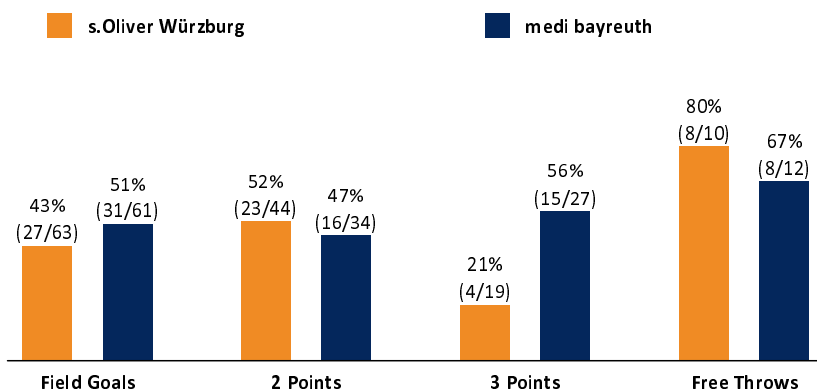

s.Oliver Würzburg

66 : 85

medi bayreuth

Referee: LOTTERMOSER Robert
Umpires: FRITZ Clemens / ARIK Tamer
Commissioner:

Attendance: 2.977
Würzburg, s.Oliver Arena (3.140 Plätze), MI 12 FEB 2020, 19:00, Game-ID: 24139

Scoreboard table showing Q1, Q2, Q3, Q4 scores for WUE and BAY.

WUE - s.Oliver Würzburg (Coach: WUCHERER Denis)

Main player statistics table for WUE, including columns for No., Name, Min, PTS, 2 Points, 3 Points, Field Goals, Free Throws, and various rebound/assist metrics.

BAY - medi bayreuth (Coach: KORNER Raoul)

Main player statistics table for BAY, including columns for No., Name, Min, PTS, 2 Points, 3 Points, Field Goals, Free Throws, and various rebound/assist metrics.

Summary table comparing WUE and BAY on various metrics like Rebounds, Assists, Fouls, etc.

EASYCREDIT-BBL.DE

Alle offiziellen Statistiken der easyCredit BBL, Daten, Rekorde uvm. gibt es auf easyCredit-BBL.de! News, Stats, Tabelle und Spielplan für unterwegs: Kostenlos für iOS und Android in der offiziellen Liga-App!

MAGENTA SPORT

Keinen Korb mehr verpassen - Alle Spiele der easyCredit BBL und des MagentaSport BBL Pokals LIVE und in HD! Das größte Basketball-Angebot Deutschlands zuhause und mobil! www.MagentaSport.de

LEGEND
Min Minutes Played
DR Defensive Rebounds
AS Assists
BS Blocked Shots
PF Fouls
+/- Plus-Minus-Rating
DNP Did Not Play
OR Offensive Rebounds
ST Steals
SB Shots Blocked
FD Fouls Drawn
* Starters
PTS Points
TR Total Rebounds
TO Turnovers
EFF Efficiency = ((PTS + TR + AS + ST + BS) - ((FGA - FGM) + (FTA - FTM) + TO))