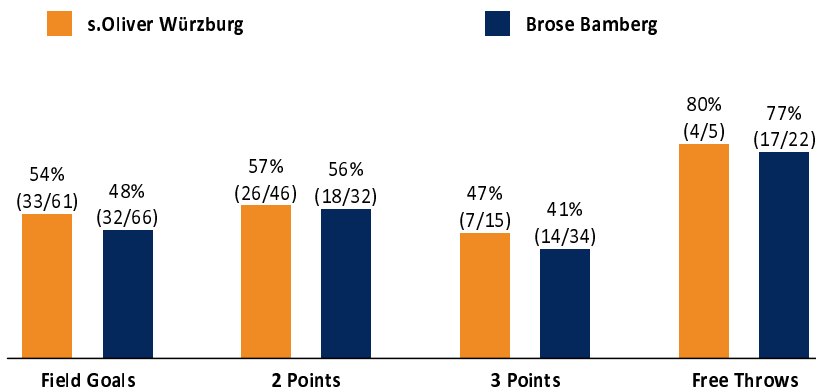

s.Oliver Würzburg

77 : 95

Brose Bamberg

Referee: PANTHER Anne
Umpires: GROLL Julian / ARIK Tamer
Commissioner: LAUPRECHT Claus

Attendance: 3.140
Würzburg, s.Oliver Arena (3.140 Plätze), FR 6 MRZ 2020, 20:30, Game-ID: 24153

Scoreboard table showing Q1, Q2, Q3, Q4 scores for WUE and BAM.

WUE - s.Oliver Würzburg (Coach: WUCHERER Denis)

Main player statistics table for WUE - s.Oliver Würzburg, including columns for No., Name, Min, PTS, 2 Points, 3 Points, Field Goals, Free Throws, and various advanced stats.

BAM - Brose Bamberg (Coach: MOORS Roel)

Main player statistics table for BAM - Brose Bamberg, including columns for No., Name, Min, PTS, 2 Points, 3 Points, Field Goals, Free Throws, and various advanced stats.

Summary table comparing WUE and BAM across various categories like Rebounds, Assists, Fouls, Turnovers, Steals, Points in the Paint, etc.

EASYCREDIT-BBL.DE

Alle offiziellen Statistiken der easyCredit BBL, Daten, Rekorde uvm. gibt es auf easyCredit-BBL.de! News, Stats, Tabelle und Spielplan für unterwegs: Kostenfrei für iOS und Android in der offiziellen Liga-App!

MAGENTA SPORT

Keinen Korb mehr verpassen - Alle Spiele der easyCredit BBL und des MagentaSport BBL Pokals LIVE und in HD! Das größte Basketball-Angebot Deutschlands zuhause und mobil! www.MagentaSport.de

LEGEND
Min Minutes Played
DNP Did Not Play
PTS Points
DR Defensive Rebounds
OR Offensive Rebounds
TR Total Rebounds
AS Assists
ST Steals
TO Turnovers
BS Blocked Shots
SB Shots Blocked
EFF Efficiency = ((PTS + TR + AS + ST + BS) - ((FGA - FGM) + (FTA - FTM) + TO))
PF Fouls
FD Fouls Drawn
+/- Plus-Minus-Rating
* Starters