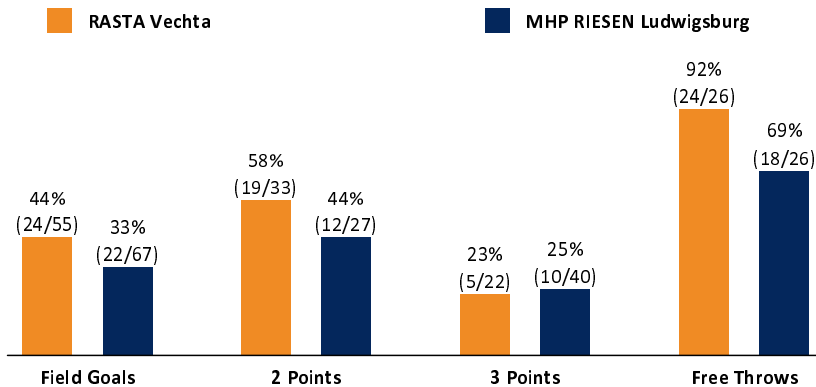

LUD - MHP RIESEN Ludwigsburg (Coach: PATRICK John)

No.	Name	Min	PTS	2 Points	3 Points	Field Goals	Free Throws	OR	DR	TR	AS	ST	TO	BS	SB	PF	FD	EFF	+/-	
*0	CARRINGTON Khadeen	28:09	11	2/4 (50%)	1/5 (20%)	3/9 (33%)	4/6 (67%)	1	4	5	2		3			3	4	7	-13	
*1	WEILER-BABB Nick	35:12	17	1/2 (50%)	3/10 (30%)	4/12 (33%)	6/6 (100%)	1	4	5	2	1			1	3	5	17	-8	
*3	SMITH Jaleen	30:05	8	2/3 (67%)	1/10 (10%)	3/13 (23%)	1/1 (100%)		1	1	3	4	1			4	2	5	-13	
7	KONGA Konstantin	10:00	2	1/1 (100%)	0/1 (0%)	1/2 (50%)			1	1	2					3		4	9	
9	KNIGHT Marcos	27:33	8	2/6 (33%)	1/3 (33%)	3/9 (33%)	1/1 (100%)	3	2	5	4	2	2			1	1	11	1	
15	HUKPORTI Ariel	0:51	0															0	-2	
*18	WOHLFARTH-BOTTERMANN Jonas	21:11	4	1/4 (25%)		1/4 (25%)	2/8 (25%)	3	5	8	1		1			2	8	3	-4	
*20	WIMBUSH II Thomas	22:06	10	1/3 (33%)	2/5 (40%)	3/8 (38%)	2/2 (100%)	1	3	4	1		3			3	2	7	6	
21	LEISSNER Tanner	21:03	12	2/4 (50%)	2/6 (33%)	4/10 (40%)	2/2 (100%)	2	2	4			1			3	2	9	-4	
27	VON FINTEL Christian	DNP																		
30	BRASE Hans	3:50	0													1		0	3	
Team / Coach								2	1	3						3				
Totals			200:00	72	12/27 (44%)	10/40 (25%)	22/67 (33%)	18/26 (69%)	13	23	36	15	7	11		1	23	24	66	-5

VEC	Rebounds OR/DR/TR	LUD
9 / 35 / 44	Rebounds OR/DR/TR	13 / 23 / 36
14	Assists	15
24	Fouls	23
23	Fouls Drawn	24
18	Turnovers	11
6	Steals	7
34	Points in the Paint	24
11	Second Chance Points	7
9	Fast Break Points	4
7 (77:70)	Biggest Lead	13 (6:19)
12-0 (34:32)	Biggest Scoring Run	8-0 (4:13)
	Lead Changes: 10	
	Times Tied: 5	

EASycREDIT-BBL.DE

Alle offiziellen Statistiken der easyCredit BBL, Daten, Rekorde uvm. gibt es auf easyCredit-BBL.de! News, Stats, Tabelle und Spielplan für unterwegs: Kostenfrei für iOS und Android in der offiziellen Liga-App!

MAGENTA SPORT

Keinen Korb mehr verpassen - Alle Spiele der easyCredit BBL und des MagentaSport BBL Pokals LIVE und in HD! Das größte Basketball-Angebot Deutschlands zuhause und mobil! www.MagentaSport.de

LEGEND
Min Minutes Played   DR Defensive Rebounds   AS Assists   BS Blocked Shots   PF Fouls   +/- Plus-Minus-Rating
DNP Did Not Play   OR Offensive Rebounds   ST Steals   SB Shots Blocked   FD Fouls Drawn   * Starters
PTS Points   TR Total Rebounds   TO Turnovers   EFF Efficiency = ((PTS + TR + AS + ST + BS) - ((FGA - FGM) + (FTA - FTM) + TO))