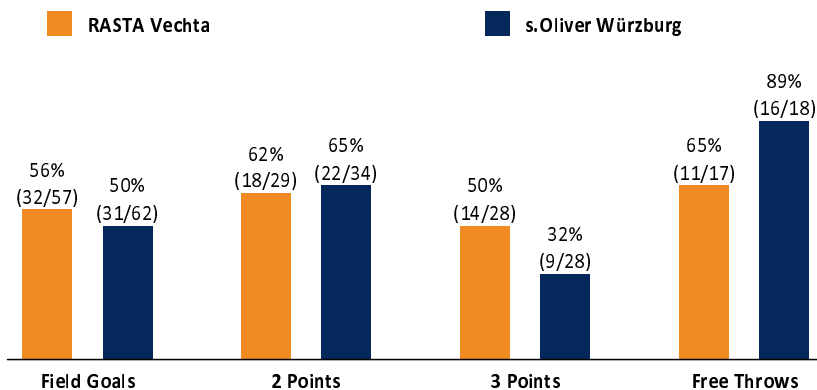

WUE - s.Oliver Würzburg (Coach: WUCHERER Denis)

No.	Name	Min	PTS	2 Points	3 Points	Field Goals	Free Throws	OR	DR	TR	AS	ST	TO	BS	SB	PF	FD	EFF	+/-	
*0	ETOU Junior	28:48	14	5/5 (100%)	0/1 (0%)	5/6 (83%)	4/4 (100%)	1	2	3	1	2	2			3	5	17	9	
1	HULLS Jordan	24:38	15	4/5 (80%)	2/8 (25%)	6/13 (46%)	1/1 (100%)	1	1	2	5	1	1			2	1	15	1	
3	OBIESIE Joshua	13:24	5	1/2 (50%)	1/4 (25%)	2/6 (33%)			1	1	1		2			1	1	1	-4	
7	HABFURTHER Nils	5:47	0		0/1 (0%)	0/1 (0%)												-1	-9	
*8	RICHTER Johannes	26:26	8	3/6 (50%)		3/6 (50%)	2/3 (67%)	2	3	5	1	1			1	1	3	11	-10	
*12	BOWLIN Skyler	24:46	11	0/1 (0%)	3/6 (50%)	3/7 (43%)	2/2 (100%)				4	3	2		1	4	5	12	-4	
20	ALBUS Julian	10:14	5		1/2 (50%)	1/2 (50%)	2/2 (100%)		1	1	3	1				2	1	9	17	
21	KOCH Florian	20:18	8	1/2 (50%)	2/5 (40%)	3/7 (43%)			2	2	2	1	3			1		6	-10	
*22	WELLS Cameron	31:57	17	7/12 (58%)	0/1 (0%)	7/13 (54%)	3/4 (75%)	1	3	4	7	3		1	1		3	25	3	
*34	HOFFMANN Felix	13:42	4	1/1 (100%)		1/1 (100%)	2/2 (100%)	1	1	2		2					1	8	-3	
Team / Coach								1	1	2			1			1				
Totals			200:00	87	22/34 (65%)	9/28 (32%)	31/62 (50%)	16/18 (89%)	7	15	22	24	14	11	1	3	14	20	104	-2

VEC	WUE
11 / 23 / 34	7 / 15 / 22
27	Rebounds OR/DR/TR
20	Assists
14	Fouls
22	Fouls Drawn
6	Turnovers
28	Steals
8	Points in the Paint
5	Second Chance Points
18 (57:39)	Fast Break Points
14-0 (22:16)	Biggest Lead
	Biggest Scoring Run
	Lead Changes: 3
	Times Tied: 1

EASYCREDIT-BBL.DE

Alle offiziellen Statistiken der easyCredit BBL, Daten, Rekorde uvm. gibt es auf easyCredit-BBL.de! News, Stats, Tabelle und Spielplan für unterwegs: Kostenfrei für iOS und Android in der offiziellen Liga-App!

MAGENTA SPORT

Keinen Korb mehr verpassen - Alle Spiele der easyCredit BBL und des MagentaSport BBL Pokals LIVE und in HD! Das größte Basketball-Angebot Deutschlands zuhause und mobil! www.MagentaSport.de

LEGEND
Min Minutes Played   DR Defensive Rebounds   AS Assists   BS Blocked Shots   PF Fouls   +/- Plus-Minus-Rating
DNP Did Not Play   OR Offensive Rebounds   ST Steals   SB Shots Blocked   FD Fouls Drawn   * Starters
PTS Points   TR Total Rebounds   TO Turnovers   EFF Efficiency = ((PTS + TR + AS + ST + BS) - ((FGA - FGM) + (FTA - FTM) + TO))