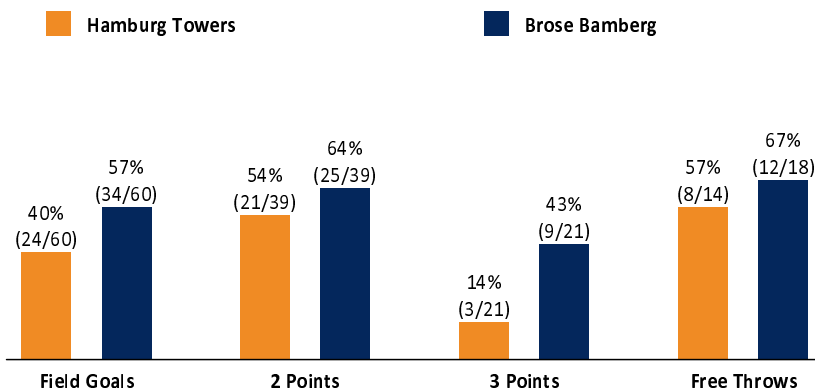

Hamburg Towers

59 : 89

Brose Bamberg

Referee: HACK Johannes
Umpires: ARIK Tamer / KATTUR Radeesh
Commissioner: GITZER Jörg

Attendance: 3.400
Hamburg, edel-optics.de Arena (3.400 Plätze), SA 26 OKT 2019, 20:30, Game-ID: 24020

Scoreboard table showing Q1, Q2, Q3, Q4 scores for HAM and BAM.

HAM - Hamburg Towers (Coach: TAYLOR Mike)

Main player statistics table for Hamburg Towers including columns for No., Name, Min, PTS, 2 Points, 3 Points, Field Goals, Free Throws, OR, DR, TR, AS, ST, TO, BS, SB, PF, FD, EFF, +/-.

BAM - Brose Bamberg (Coach: MOORS Roel)

Main player statistics table for Brose Bamberg including columns for No., Name, Min, PTS, 2 Points, 3 Points, Field Goals, Free Throws, OR, DR, TR, AS, ST, TO, BS, SB, PF, FD, EFF, +/-.

Summary statistics table comparing HAM and BAM across various categories like Rebounds, Assists, Fouls, Turnovers, Steals, etc.

EASycREDIT-BBL.DE

Alle offiziellen Statistiken der easyCredit BBL, Daten, Rekorde uvm. gibt es auf easyCredit-BBL.de! News, Stats, Tabelle und Spielplan für unterwegs: Kostenlos für iOS und Android in der offiziellen Liga-App!

MAGENTA SPORT

Keinen Korb mehr verpassen - Alle Spiele der easyCredit BBL und des MagentaSport BBL Pokals LIVE und in HD! Das größte Basketball-Angebot Deutschlands zuhause und mobil! www.MagentaSport.de

LEGEND: Min Minutes Played, DR Defensive Rebounds, AS Assists, BS Blocked Shots, PF Fouls, +/- Plus-Minus-Rating, DNP Did Not Play, OR Offensive Rebounds, ST Steals, SB Shots Blocked, FD Fouls Drawn, * Starters, PTS Points, TR Total Rebounds, TO Turnovers, EFF Efficiency = ((PTS + TR + AS + ST + BS) - ((FGA - FGM) + (FTA - FTM) + TO))