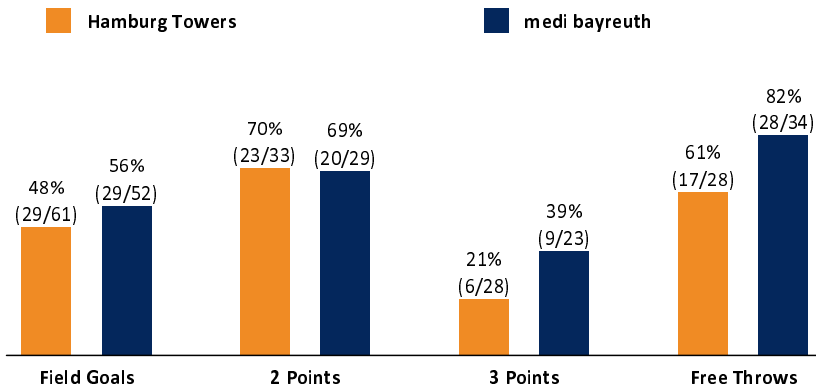

Hamburg Towers

81 : 95

medi bayreuth

Referee: KRAUSE Oliver
Umpires: ARIK Tamer / GUTTING Michael
Commissioner: JANZEN Sascha

Attendance: 3.400
Hamburg, edel-optics.de Arena (3.400 Plätze), SA 30 NOV 2019, 20:30, Game-ID: 24057

Scoreboard table showing Q1, Q2, Q3, Q4 scores for HAM and BAY.

HAM - Hamburg Towers (Coach: TAYLOR Mike)

Main player statistics table for Hamburg Towers including columns for No., Name, Min, PTS, 2 Points, 3 Points, Field Goals, Free Throws, OR, DR, TR, AS, ST, TO, BS, SB, PF, FD, EFF, +/-.

BAY - medi bayreuth (Coach: KORNER Raoul)

Main player statistics table for medi bayreuth including columns for No., Name, Min, PTS, 2 Points, 3 Points, Field Goals, Free Throws, OR, DR, TR, AS, ST, TO, BS, SB, PF, FD, EFF, +/-.

Summary statistics table comparing HAM and BAY across categories like Rebounds, Assists, Fouls, Turnovers, Steals, Points in the Paint, etc.

EASycRedit-BBL.DE

Alle offiziellen Statistiken der easyCredit BBL, Daten, Rekorde uvm. gibt es auf easyCredit-BBL.de! News, Stats, Tabelle und Spielplan für unterwegs: Kostenlos für iOS und Android in der offiziellen Liga-App!

MAGENTA SPORT

Keinen Korb mehr verpassen - Alle Spiele der easyCredit BBL und des MagentaSport BBL Pokals LIVE und in HD! Das größte Basketball-Angebot Deutschlands zuhause und mobil! www.MagentaSport.de

LEGEND
Min Minutes Played
DNP Did Not Play
PTS Points
DR Defensive Rebounds
OR Offensive Rebounds
TR Total Rebounds
AS Assists
ST Steals
TO Turnovers
BS Blocked Shots
SB Shots Blocked
EFF Efficiency = ((PTS + TR + AS + ST + BS) - ((FGA - FGM) + (FTA - FTM) + TO))
PF Fouls
FD Fouls Drawn
+/- Plus-Minus-Rating
* Starters