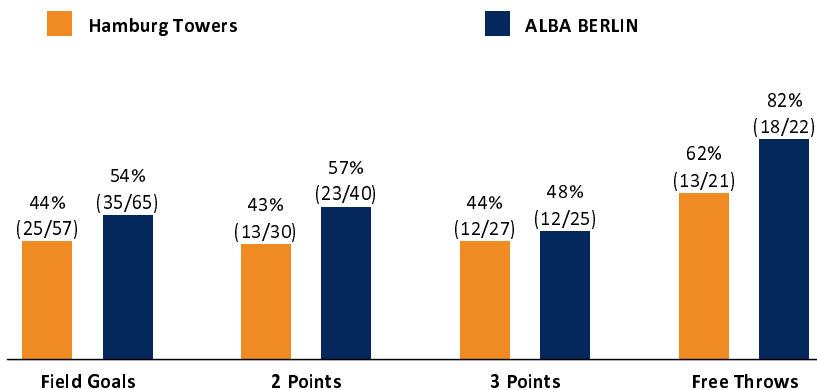

Hamburg Towers

75 : 100

ALBA BERLIN

Referee: BARTH Benjamin
Umpires: GUTTING Michael / BRENDEL Nicolas
Commissioner: MOCZULSKI Darius

Attendance: 3.400
Hamburg, edel-optics.de Arena (3.400 Plätze), SO 22 DEZ 2019, 18:00, Game-ID: 24080

Scoreboard table showing Q1, Q2, Q3, Q4 scores for HAM and BER.

HAM - Hamburg Towers (Coach: TAYLOR Mike)

Main player statistics table for Hamburg Towers including columns for No., Name, Min, PTS, 2 Points, 3 Points, Field Goals, Free Throws, and various rebound/assist metrics.

Summary statistics table comparing HAM and BER on metrics like Rebounds, Assists, Fouls, Turnovers, Steals, Points in the Paint, Second Chance Points, Fast Break Points, Biggest Lead, Biggest Scoring Run, Lead Changes, and Times Tied.