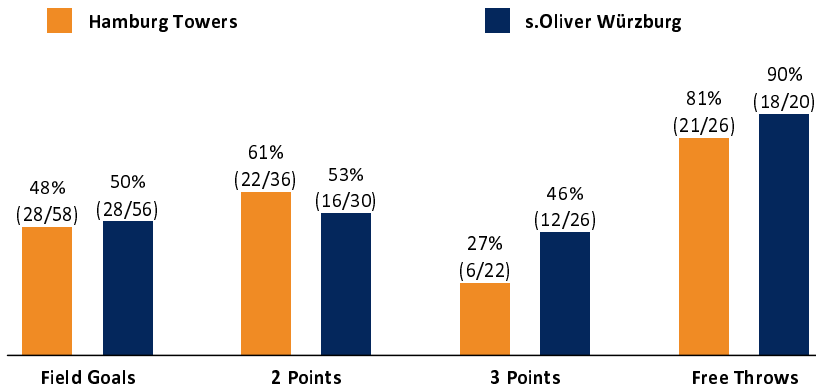

Hamburg Towers

83 : 86

s.Oliver Würzburg

Referee: STRAUBE Carsten
Umpires: KRAUSE Oliver / BRENDDEL Nicolas
Commissioner: GITZLER Jörg

Attendance: 3.400
Hamburg, edel-optics.de Arena (3.400 Plätze), SA 25 JAN 2020, 20:30, Game-ID: 24113

Scoreboard table showing Q1, Q2, Q3, Q4 scores for HAM and WUE.

HAM - Hamburg Towers (Coach: TAYLOR Mike)

Main player statistics table for Hamburg Towers including columns for No., Name, Min, PTS, 2 Points, 3 Points, Field Goals, Free Throws, OR, DR, TR, AS, ST, TO, BS, SB, PF, FD, EFF, +/-.

WUE - s.Oliver Würzburg (Coach: WUCHERER Denis)

Main player statistics table for s.Oliver Würzburg including columns for No., Name, Min, PTS, 2 Points, 3 Points, Field Goals, Free Throws, OR, DR, TR, AS, ST, TO, BS, SB, PF, FD, EFF, +/-.

Summary statistics table comparing HAM and WUE across categories like Rebounds, Assists, Fouls, etc.

EASYCREDIT-BBL.DE

Alle offiziellen Statistiken der easyCredit BBL, Daten, Rekorde uvm. gibt es auf easyCredit-BBL.de! News, Stats, Tabelle und Spielplan für unterwegs: Kostenlos für iOS und Android in der offiziellen Liga-App!

MAGENTA SPORT

Keinen Korb mehr verpassen - Alle Spiele der easyCredit BBL und des MagentaSport BBL Pokals LIVE und in HD! Das größte Basketball-Angebot Deutschlands zuhause und mobil! www.MagentaSport.de

LEGEND: Min Minutes Played, DR Defensive Rebounds, AS Assists, BS Blocked Shots, PF Fouls, +/- Plus-Minus-Rating, DNP Did Not Play, OR Offensive Rebounds, ST Steals, SB Shots Blocked, FD Fouls Drawn, * Starters, PTS Points, TR Total Rebounds, TO Turnovers, EFF Efficiency = ((PTS + TR + AS + ST + BS) - ((FGA - FGM) + (FTA - FTM) + TO))