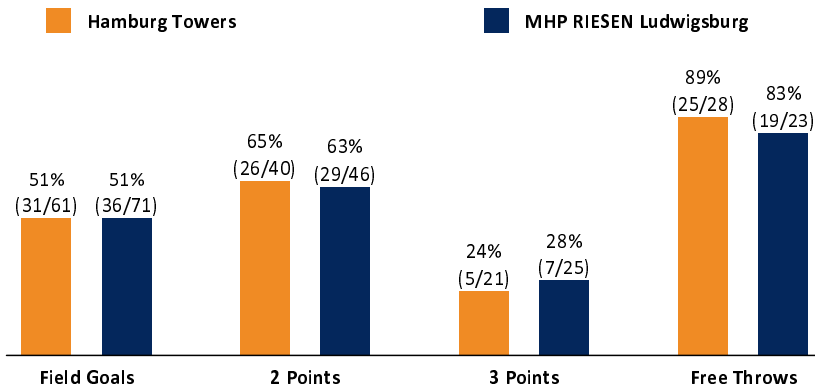

Hamburg Towers

92 : 98 MHP RIESEN Ludwigsburg

Referee: STREIT Enrico
Umpires: SIMONOW Konstantin / FINGERLING Stefan
Commissioner: MOCZULSKI Darius

Attendance: 3.400
Hamburg, edel-optics.de Arena (3.400 Plätze), SA 8 FEB 2020, 18:00, Game-ID: 24131

Scoreboard table showing Q1, Q2, Q3, Q4 scores for HAM and LUD.

HAM - Hamburg Towers (Coach: TAYLOR Mike)

Main player statistics table for Hamburg Towers including columns for No., Name, Min, PTS, 2 Points, 3 Points, Field Goals, Free Throws, OR, DR, TR, AS, ST, TO, BS, SB, PF, FD, EFF, +/-.

LUD - MHP RIESEN Ludwigsburg (Coach: PATRICK John)

Main player statistics table for MHP RIESEN Ludwigsburg including columns for No., Name, Min, PTS, 2 Points, 3 Points, Field Goals, Free Throws, OR, DR, TR, AS, ST, TO, BS, SB, PF, FD, EFF, +/-.

Summary comparison table between HAM and LUD for various statistics like Rebounds, Assists, Fouls, Turnovers, Steals, Points in the Paint, etc.

EASYCREDIT-BBL.DE

Alle offiziellen Statistiken der easyCredit BBL, Daten, Rekorde uvm. gibt es auf easyCredit-BBL.de! News, Stats, Tabelle und Spielplan für unterwegs: Kostenfrei für iOS und Android in der offiziellen Liga-App!

MAGENTA SPORT

Keinen Korb mehr verpassen - Alle Spiele der easyCredit BBL und des MagentaSport BBL Pokals LIVE und in HD! Das größte Basketball-Angebot Deutschlands zuhause und mobil! www.MagentaSport.de

LEGEND
Min Minutes Played
DNP Did Not Play
PTS Points
DR Defensive Rebounds
OR Offensive Rebounds
TR Total Rebounds
AS Assists
ST Steals
TO Turnovers
BS Blocked Shots
SB Shots Blocked
EFF Efficiency = ((PTS + TR + AS + ST + BS) - ((FGA - FGM) + (FTA - FTM) + TO))
PF Fouls
FD Fouls Drawn
+/- Plus-Minus-Rating
* Starters