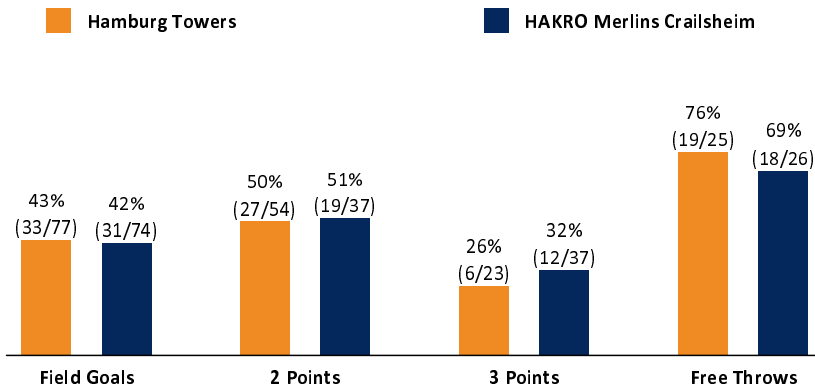

Hamburg Towers

91 : 92 HAKRO Merlins Crailsheim

Referee: PANTHER Anne
Umpires: BITTNER Steve / BOHN Andreas
Commissioner: EICHHORN Christian

Attendance: 3.400
Hamburg, edel-optics.de Arena (3.400 Plätze), SA 29 FEB 2020, 20:30, Game-ID: 24148

Summary table showing scores for Q1, Q2, Q3, Q4, and OT1 for HAM and CRA.

HAM - Hamburg Towers (Coach: TAYLOR Mike)

Main player statistics table for Hamburg Towers including columns for No., Name, Min, PTS, 2 Points, 3 Points, Field Goals, Free Throws, and various rebound and steal metrics.

CRA - HAKRO Merlins Crailsheim (Coach: IISALO Tuomas)

Main player statistics table for HAKRO Merlins Crailsheim with the same structure as the Hamburg Towers table.

Summary table comparing HAM and CRA on various metrics such as Rebounds, Assists, Fouls, Turnovers, Steals, Points in the Paint, Second Chance Points, Fast Break Points, Biggest Lead, Biggest Scoring Run, and Lead Changes.

EASYCREDIT-BBL.DE

Alle offiziellen Statistiken der easyCredit BBL, Daten, Rekorde uvm. gibt es auf easyCredit-BBL.de! News, Stats, Tabelle und Spielplan für unterwegs: Kostenlos für iOS und Android in der offiziellen Liga-App!

MAGENTA SPORT

Keinen Korb mehr verpassen - Alle Spiele der easyCredit BBL und des MagentaSport BBL Pokals LIVE und in HD! Das größte Basketball-Angebot Deutschlands zuhause und mobil! www.MagentaSport.de

LEGEND
Min Minutes Played
DNP Did Not Play
PTS Points
DR Defensive Rebounds
OR Offensive Rebounds
TR Total Rebounds
AS Assists
ST Steals
TO Turnovers
BS Blocked Shots
SB Shots Blocked
EFF Efficiency = ((PTS + TR + AS + ST + BS) - ((FGA - FGM) + (FTA - FTM) + TO))
PF Fouls
FD Fouls Drawn
+/- Plus-Minus-Rating
* Starters