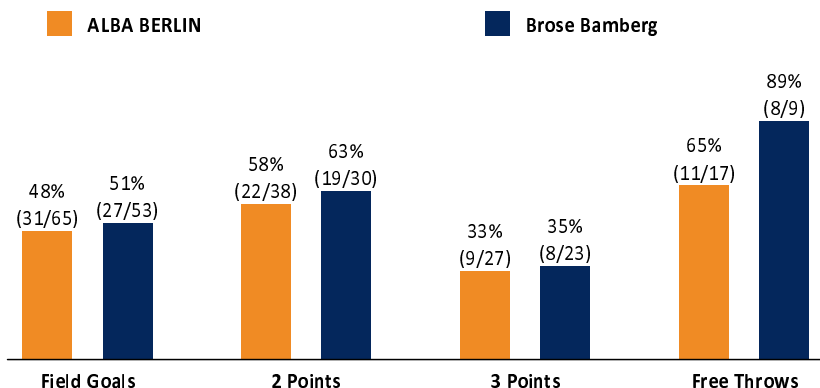

ALBA BERLIN

82 : 70

Brose Bamberg

Referee: LOTTERMOSER Robert
Umpires: STRAUBE Carsten / HODZIC Nermin
Commissioner: JANZEN Sascha

Berlin, Mercedes-Benz Arena (14.500 Plätze), SO 13 DEZ 2020, 18:00, Game-ID: 25543

Scoreboard table showing quarter scores for BER and BAM.

BER - ALBA BERLIN (Coach: GARCIA RENESES Alejandro)

Main player statistics table for ALBA BERLIN including columns for No., Name, Min, PTS, 2 Points, 3 Points, Field Goals, Free Throws, and various rebound and efficiency metrics.

BAM - Brose Bamberg (Coach: ROJAKKERS Johan)

Main player statistics table for BROSE BAMBERG including columns for No., Name, Min, PTS, 2 Points, 3 Points, Field Goals, Free Throws, and various rebound and efficiency metrics.

Summary statistics table comparing BER and BAM across various metrics like Rebounds, Assists, Fouls, Turnovers, Steals, Points in the Paint, etc.

EASYCREDIT-BBL.DE

Alle offiziellen Statistiken der easyCredit BBL, Daten, Rekorde uvm. gibt es auf easyCredit-BBL.de! News, Stats, Tabelle und Spielplan für unterwegs: Kostenlos für iOS und Android in der offiziellen Liga-App!

MAGENTA SPORT

Keinen Korb mehr verpassen - Alle Spiele der easyCredit BBL und des MagentaSport BBL Pokals LIVE und in HD! Das größte Basketball-Angebot Deutschlands zuhause und mobil! www.MagentaSport.de

LEGEND: Min Minutes Played, DR Defensive Rebounds, AS Assists, BS Blocked Shots, PF Fouls, +/- Plus-Minus-Rating, DNP Did Not Play, OR Offensive Rebounds, ST Steals, SB Shots Blocked, FD Fouls Drawn, * Starters, PTS Points, TR Total Rebounds, TO Turnovers, EFF Efficiency = ((PTS + TR + AS + ST + BS) - ((FGA - FGM) + (FTA - FTM) + TO))