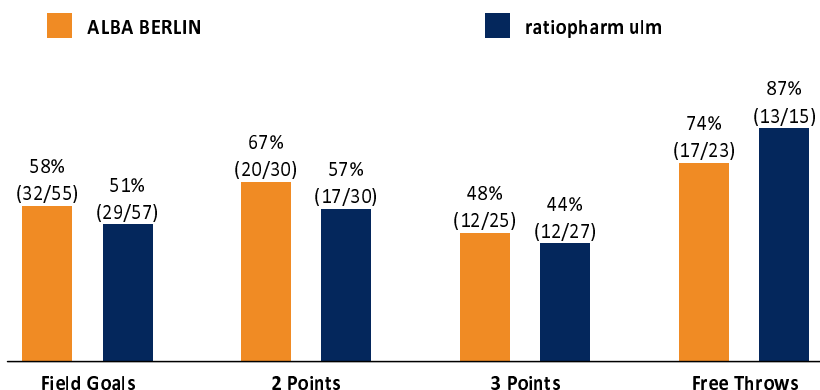

ALBA BERLIN

93 : 83

ratiopharm ulm

Referee: LOTTERMOSER Robert
Umpires: SIMONOW Konstantin / ARIK Tamer
Commissioner: EICHHORN Christian

Berlin, Mercedes-Benz Arena (14.500 Plätze), SA 19 DEZ 2020, 18:00, Game-ID: 25545

Summary table showing quarter scores for BER and ULM across Q1, Q2, Q3, and Q4.

BER - ALBA BERLIN (Coach: GARCIA RENESES Alejandro)

Main player statistics table for ALBA BERLIN, including columns for No., Name, Min, PTS, 2 Points, 3 Points, Field Goals, Free Throws, and various advanced stats.

ULM - ratiopharm ulm (Coach: LAKOVIC Jaka)

Main player statistics table for ratiopharm ulm, including columns for No., Name, Min, PTS, 2 Points, 3 Points, Field Goals, Free Throws, and various advanced stats.

Summary table comparing ALBA BERLIN and ratiopharm ulm on various team statistics such as Rebounds, Assists, Fouls, and Steals.

EASycRedit-BBL.de

Alle offiziellen Statistiken der easycrredit BBL, Daten, Rekorde uvm. gibt es auf easycrredit-BBL.de! News, Stats, Tabelle und Spielplan für unterwegs: Kostenfrei für iOS und Android in der offiziellen Liga-App!

MAGENTA SPORT

Keinen Korb mehr verpassen - Alle Spiele der easycrredit BBL und des MagentaSport BBL Pokals LIVE und in HD! Das größte Basketball-Angebot Deutschlands zuhause und mobil! www.MagentaSport.de

LEGEND: Min Minutes Played, DR Defensive Rebounds, AS Assists, BS Blocked Shots, PF Fouls, +/- Plus-Minus-Rating, DNP Did Not Play, OR Offensive Rebounds, ST Steals, SB Shots Blocked, FD Fouls Drawn, * Starters, PTS Points, TR Total Rebounds, TO Turnovers, EFF Efficiency = ((PTS + TR + AS + ST + BS) - ((FGA - FGM) + (FTA - FTM) + TO))