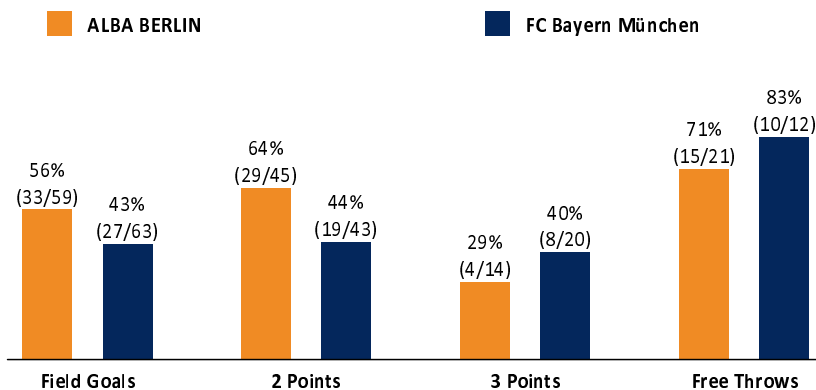

ALBA BERLIN

85 : 72

FC Bayern München

Referee: LOTTERMOSER Robert
Umpires: KRAUSE Oliver / STRAUBE Carsten
Commissioner: JANZEN Sascha

Berlin, Mercedes-Benz Arena (14.500 Plätze), SO 3 JAN 2021, 18:00, Game-ID: 25588

Scoreboard table showing Q1, Q2, Q3, Q4 scores for BER and FCB.

BER - ALBA BERLIN (Coach: GONZALEZ Israel)

Main player statistics table for ALBA BERLIN including columns for No., Name, Min, PTS, 2 Points, 3 Points, Field Goals, Free Throws, and various rebound and efficiency metrics.

FCB - FC Bayern München (Coach: TRINCHIERI Andrea)

Main player statistics table for FC Bayern München including columns for No., Name, Min, PTS, 2 Points, 3 Points, Field Goals, Free Throws, and various rebound and efficiency metrics.

Summary statistics table comparing BER and FCB across categories like Rebounds, Assists, Fouls, Turnovers, Steals, Points in the Paint, etc.

EASYCREDIT-BBL.DE

Alle offiziellen Statistiken der easyCredit BBL, Daten, Rekorde uvm. gibt es auf easyCredit-BBL.de! News, Stats, Tabelle und Spielplan für unterwegs: Kostenlos für iOS und Android in der offiziellen Liga-App!

MAGENTA SPORT

Keinen Korb mehr verpassen - Alle Spiele der easyCredit BBL und des MagentaSport BBL Pokals LIVE und in HD! Das größte Basketball-Angebot Deutschlands zuhause und mobil! www.MagentaSport.de

LEGEND: Min Minutes Played, DR Defensive Rebounds, AS Assists, BS Blocked Shots, PF Fouls, +/- Plus-Minus-Rating, DNP Did Not Play, OR Offensive Rebounds, ST Steals, SB Shots Blocked, FD Fouls Drawn, * Starters, PTS Points, TR Total Rebounds, TO Turnovers, EFF Efficiency = ((PTS + TR + AS + ST + BS) - ((FGA - FGM) + (FTA - FTM) + TO))