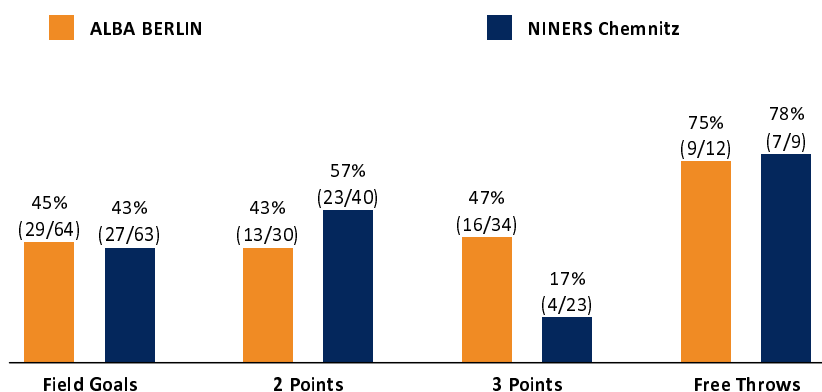

ALBA BERLIN

83 : 65

NINERS Chemnitz

Referee: LOTTERMOSER Robert
Umpires: ARIK Tamer / HODZIC Nermin
Commissioner: JANZEN Sascha

Berlin, Mercedes-Benz Arena (14.500 Plätze), SO 7 FEB 2021, 15:00, Game-ID: 25626

Scoreboard table showing quarter scores for BER and CHE.

BER - ALBA BERLIN (Coach: GARCIA RENESES Alejandro)

Main player statistics table for ALBA BERLIN including columns for Name, Min, PTS, 2 Points, 3 Points, Field Goals, Free Throws, and various rebound/assist metrics.

CHE - NINERS Chemnitz (Coach: PASTORE Rodrigo)

Main player statistics table for NINERS Chemnitz including columns for Name, Min, PTS, 2 Points, 3 Points, Field Goals, Free Throws, and various rebound/assist metrics.

Summary statistics table comparing BER and CHE across various metrics like Rebounds, Assists, Fouls, and Turnovers.

EASycREDIT-BBL.DE

Alle offiziellen Statistiken der easyCredit BBL, Daten, Rekorde uvm. gibt es auf easyCredit-BBL.de! News, Stats, Tabelle und Spielplan für unterwegs: Kostenlos für iOS und Android in der offiziellen Liga-App!

MAGENTA SPORT

Keinen Korb mehr verpassen - Alle Spiele der easyCredit BBL und des MagentaSport BBL Pokals LIVE und in HD! Das größte Basketball-Angebot Deutschlands zuhause und mobil! www.MagentaSport.de

LEGEND: Min Minutes Played, DR Defensive Rebounds, AS Assists, BS Blocked Shots, PF Fouls, +/- Plus-Minus-Rating, DNP Did Not Play, OR Offensive Rebounds, ST Steals, SB Shots Blocked, FD Fouls Drawn, * Starters, PTS Points, TR Total Rebounds, TO Turnovers, EFF Efficiency = ((PTS + TR + AS + ST + BS) - ((FGA - FGM) + (FTA - FTM) + TO))