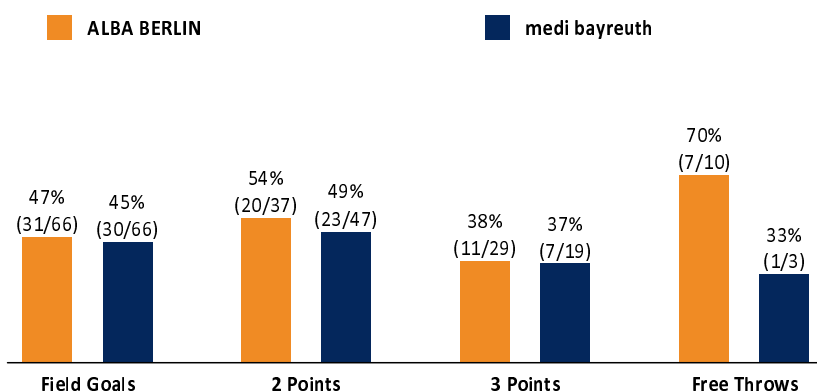

ALBA BERLIN

80 : 68

medi bayreuth

Referee: LOTTERMOSER Robert
Umpires: STRAUBE Carsten / HODZIC Nermin
Commissioner: MOCZULSKI Darius

Berlin, Mercedes-Benz Arena (14.500 Plätze), FR 12 FEB 2021, 19:00, Game-ID: 25646

Scoreboard table showing quarters Q1, Q2, Q3, Q4 for BER and BAY.

BER - ALBA BERLIN (Coach: GARCIA RENESES Alejandro)

Main player statistics table for ALBA BERLIN including columns for No., Name, Min, PTS, 2 Points, 3 Points, Field Goals, Free Throws, and various rebound/assist metrics.

BAY - medi bayreuth (Coach: KORNER Raoul)

Main player statistics table for medi bayreuth including columns for No., Name, Min, PTS, 2 Points, 3 Points, Field Goals, Free Throws, and various rebound/assist metrics.

Summary table comparing BER and BAY on various metrics like Rebounds, Assists, Fouls, and Turnovers.

EASYCREDIT-BBL.DE

Alle offiziellen Statistiken der easyCredit BBL, Daten, Rekorde uvm. gibt es auf easyCredit-BBL.de! News, Stats, Tabelle und Spielplan für unterwegs: Kostenlos für iOS und Android in der offiziellen Liga-App!

MAGENTA SPORT

Keinen Korb mehr verpassen - Alle Spiele der easyCredit BBL und des MagentaSport BBL Pokals LIVE und in HD! Das größte Basketball-Angebot Deutschlands zuhause und mobil! www.MagentaSport.de

LEGEND: Min Minutes Played, DR Defensive Rebounds, AS Assists, BS Blocked Shots, PF Fouls, +/- Plus-Minus-Rating, DNP Did Not Play, OR Offensive Rebounds, ST Steals, SB Shots Blocked, FD Fouls Drawn, * Starters, PTS Points, TR Total Rebounds, TO Turnovers, EFF Efficiency = ((PTS + TR + AS + ST + BS) - ((FGA - FGM) + (FTA - FTM) + TO))